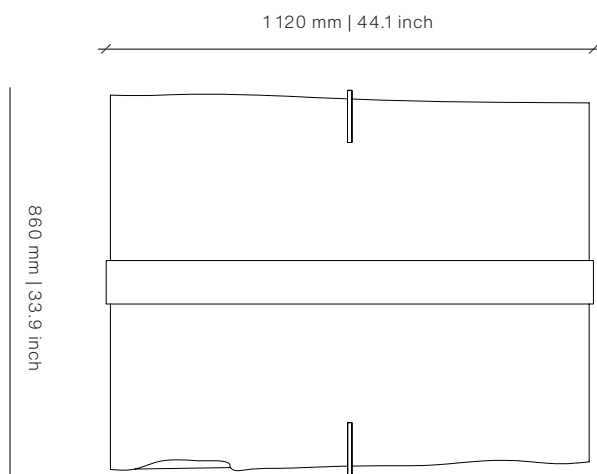

Image shows French Oak & Polished Brass