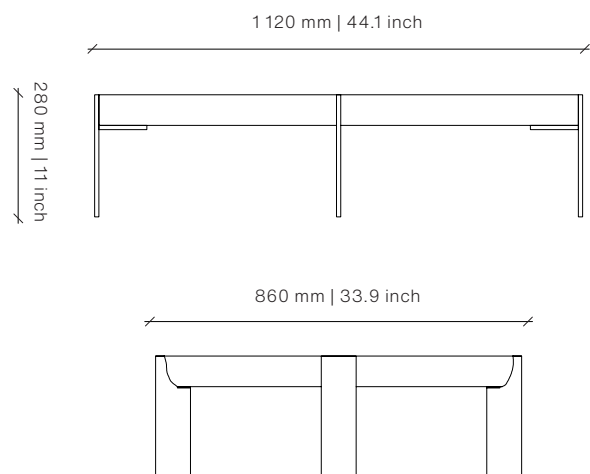

Image shows French Oak & Polished Brass