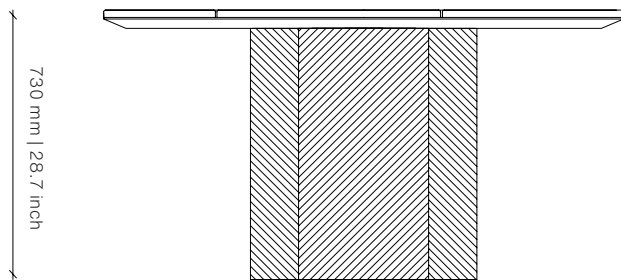

PROXIMA Dining Table (FABRICATED IN SOUTH AFRICA)

DESIGN BY OKHA

1 400 mm | 55.1 inch

730 mm | 28.7 inch

Image shows Carbon Ash and Nero Marquina

Top

Nero Marquina

Travertine

1400DIA x 730H

Dimensions (inches)

55.1DIA x 28.7H

twentieth
sales@twentieth.net
323.904.1200
www.twentieth.net

OKHA