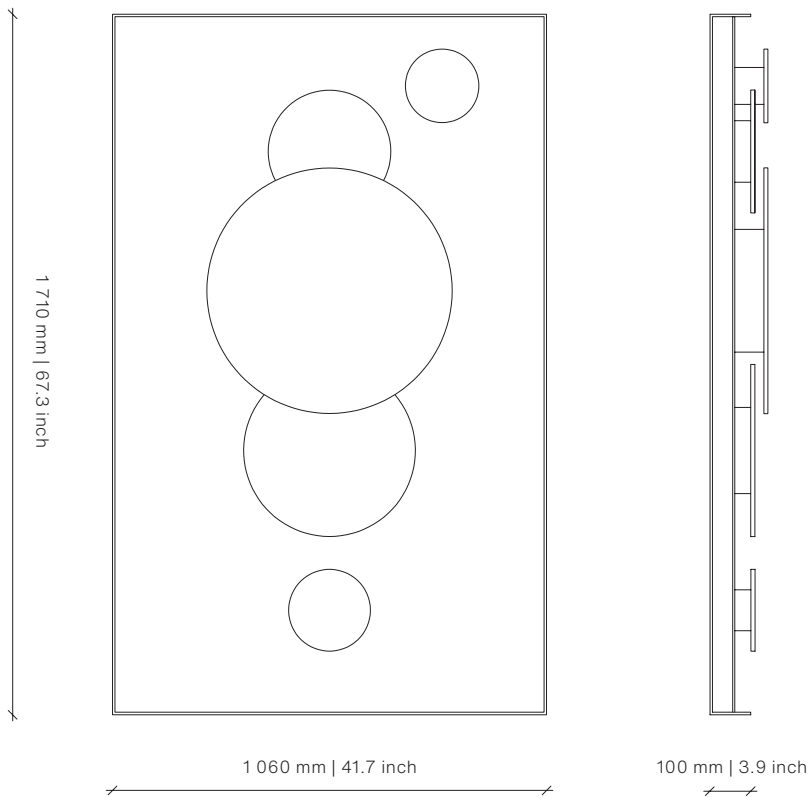

SOLAR II Mirror

DESIGN BY OKHA

Image shows Brushed & Patinated Gradient Aluminium and Bronze Tinted Mirror

Frame

Brushed & Patinated
Gradient Aluminium

Mirror

Bronze Tint
Mirror

Grey Tint
Mirror

Clear Mirror

Dimensions (mm)

1060W x 100D x 1710H

Dimensions (inches)

41.7W x 3.9D x 67.3H

twentieth
sales@twentieth.net
323.904.1200
www.twentieth.net

OKHA