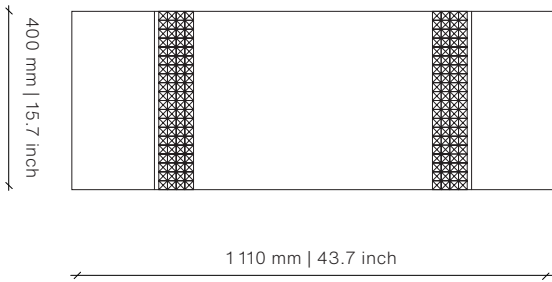

TRIBE SINGLE Bench

DESIGN BY OKHA

Image shows standard version in French Oak

Indoor

Outdoor

Dimensions (mm)

1110W x 400D x 430H

Dimensions (inches)

43.7W x 15.7D x 16.9H

Different textures, grains, colouration and densities are all natural characteristics of timbers. We find these variances an inherent and valuable part of the natural beauty of wood, no two pieces are the same making each OKHA design a unique, characterful piece and each product will be different from the next. Timber movement will also occur as this is a natural product.

STONE: Marble is a beautiful natural material with inherent imperfections in its structure, veining and coloration. As such, some slabs may be reinforced with meshing on the underside and may have colour matched resin fills in minor cracks and surface blemishes. Please note that this is standard practice.

METAL: All metals will go through a process of natural aging and oxidization due to environmental conditions. The result of this aging process will bring about colour change, to slow and reduce this natural process, appropriate cleaning and maintenance products can be used.

twentieth
sales@twentieth.net
323.904.1200
www.twentieth.net

OKHA