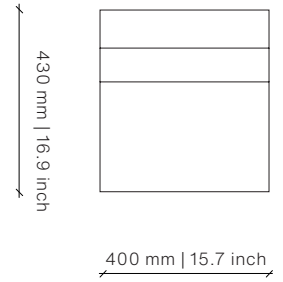

TRIBE SINGLE Bench

DESIGN BY OKHA

Image shows standard version in French Oak

Indoor

Outdoor

Dimensions (mm)

1110W x 400D x 430H

Dimensions (inches)

43.7W x 15.7D x 16.9H

Different textures, grains, colouration and densities are all natural characteristics of timbers. We find these variances an inherent and valuable part of the natural beauty of wood, no two pieces are the same making each OKHA design a unique, characterful piece and each product will be different from the next. Timber movement will also occur as this is a natural product.

STONE: Marble is a beautiful natural material with inherent imperfections in its structure, veining and coloration. As such, some slabs may be reinforced with meshing on the underside and may have colour matched resin fills in minor cracks and surface blemishes. Please note that this is standard practice.

METAL: All metals will go through a process of natural aging and oxidization due to environmental conditions. The result of this aging process will bring about colour change, to slow and reduce this natural process, appropriate cleaning and maintenance products can be used.

twentieth
sales@twentieth.net
323.904.1200
www.twentieth.net

OKHA