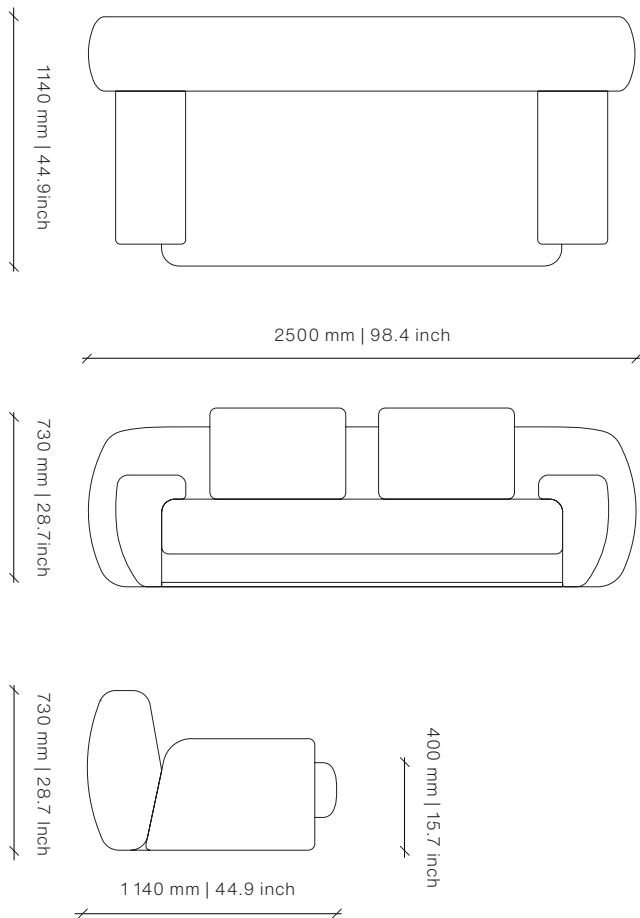

ZONA 2 SEATER Sofa

DESIGN BY OKHA

twentieth

www.twentieth.net

sales@twentieth.net

323.904.1200

Image shows Natural Oak and Lucien Bone Z704/01

Plinth

2500W x 1140D x 730H

Seat Height: 400

Dimensions (inches)

98.4W x 44.9D x 28.7H

Seat Height: 15.7

COM 21 m | 23 yd

COL 37.8 m² | 406.9 sq ft

Different textures, grains, colouration and densities are all natural characteristics of timbers. We find these variances an inherent and valuable part of the natural beauty of wood, no two pieces are the same making each OKHA design a unique, characterful piece and each product will be different from the next. Timber movement will also occur as this is a natural product.