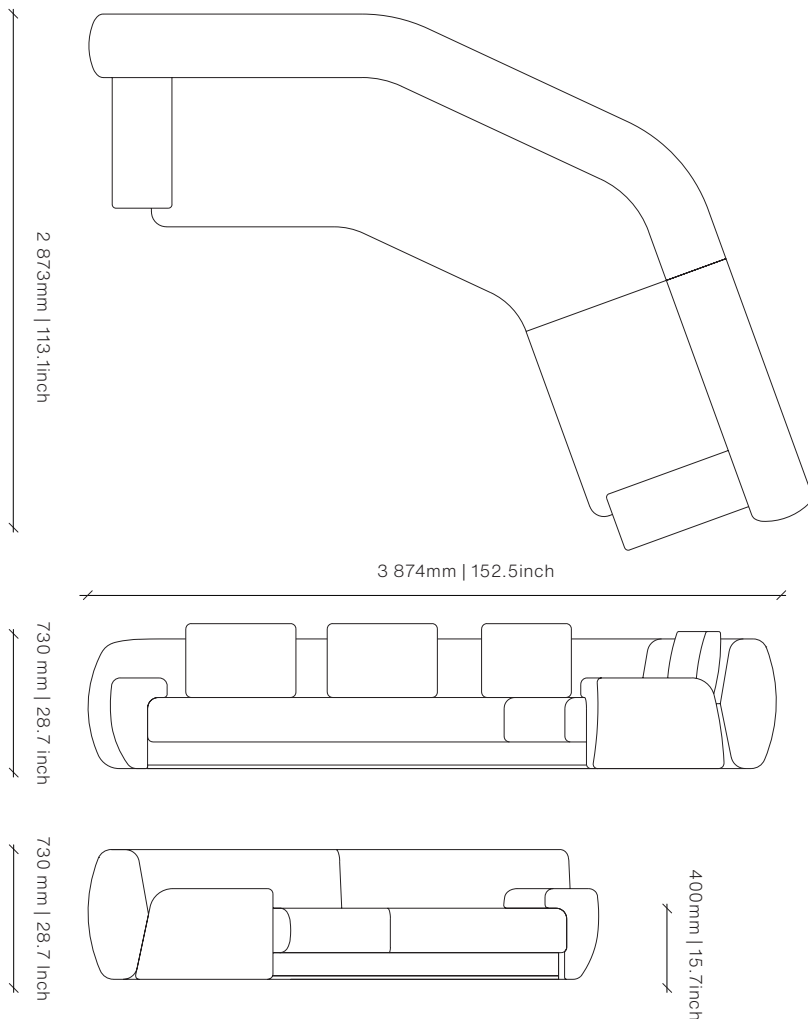

# ZONA LANDSCAPE 45 Sofa

DESIGN BY OKHA

twentieth

www.twentieth.net

sales@twentieth.net

323.904.1200

Image shows Natural Walnut and Terracotta K5311/06

## Dimensions (mm)

3874W x 2873D x 730H

Seat Height: 400

## Dimensions (inches)

152.5W x 113.1D x 28.7H

Seat Height: 15.7

**COM** 34 m | 37.2 yd

**COL** 61.2 m<sup>2</sup> | 658.8 sq ft

Different textures, grains, colouration and densities are all natural characteristics of timbers. We find these variances an inherent and valuable part of the natural beauty of wood, no two pieces are the same making each OKHA design a unique, characterful piece and each product will be different from the next. Timber movement will also occur as this is a natural product.