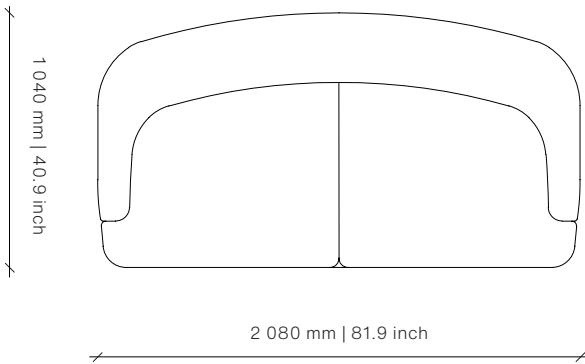

GLOBB Sofa

DESIGN BY OKHA