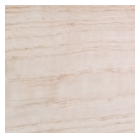

GLOBB Sofa

DESIGN BY OKHA

Plinth

Natural Ash

Chalked Ash

Carbon Ash

Dark Java Ash

Mocca Ash

Natural Walnut

Image shows Carbon Ash and Custom Fabric

Dimensions (mm)

2080W x 1040D x 800H

Seat Height: 400

Dimensions (inches)

81.9W x 40.9D x 31.5H

Seat Height: 15.7

COM 13 m | 14.2 yd

Different textures, grains, colouration and densities are all natural characteristics of timbers. We find these variances an inherent and valuable part of the natural beauty of wood, no two pieces are the same making each OKHA design a unique, characterful piece and each product will be different from the next. Timber movement will also occur as this is a natural product.

STONE: Marble is a beautiful natural material with inherent imperfections in its structure, veining and coloration. As such, some slabs may be reinforced with meshing on the underside and may have colour matched resin fills in minor cracks and surface blemishes. Please note that this is standard practice.