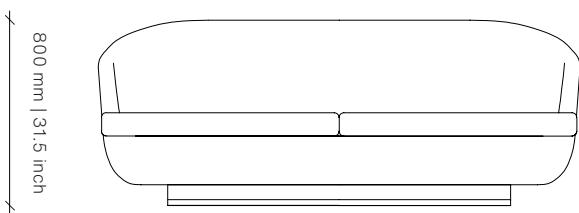

GLOBB Sofa

DESIGN BY OKHA