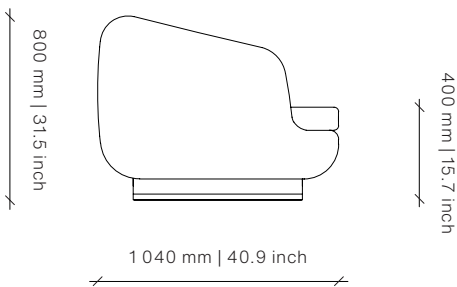

GLOBB Sofa

DESIGN BY OKHA