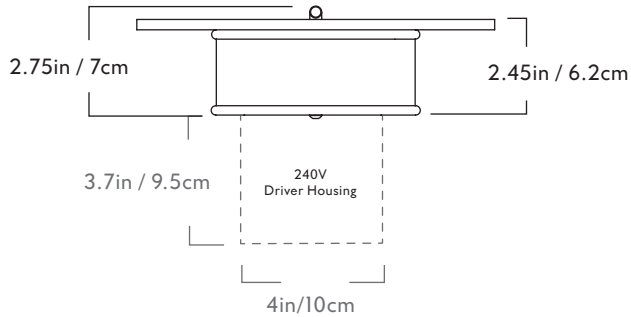

Roll & Hill twentieth

sales@twentieth.net
323.904.1200
www.twentieth.net

T +1 718 387 6132
www.rollandhill.com

Roll & Hill

Pith - Sconce

Series
Sconce

Product
Pith

Dimensions
L 9in/22.9cm x W 9in/22.9cm
D 2.75in / 7cm

Weight
3lb/1.4kg

Materials
Brass, Aluminum, Acrylic

Finishes/Colors
Black, White, Maize, Deep Red,
Evergreen, Burnt Sienna, Terra Rosa

Hardware
Available in a Thumb Nut and Toggle

Driver location
H 1in x W 1.6in x L 3.3in
120V: Driver to be installed in
the wall J-box.
240V: Driver to be installed in the
provided enclosure.

Certifications
ADA compliant
UL/cUL (120V)
CE (240V)
UL/Outdoor wet rated

120/277V Illumination
Integrated LED
Wattage: 8W
Lumens: 350 Lumens est.
Color Temperature: 2700K, 90+ CRI
LED Lifetime: 50,000 Hours est.
Dimming: 120V - TRIAC, ELV, 0-10V
277V - 0-10V only

240V Illumination
Integrated LED
Wattage: 8W
Lumens: 350 Lumens est.
Color Temperature: 2700K, 90+ CRI
LED Lifetime: 50,000 Hours est.
Dimming: TRIAC, ELV or 0-10V

Fixture Mounting
Designed to be mounted on standard
4in. Electrical Box.
Two #8-32 screws included.
Additional mounting hardware provided
for 240V versions.