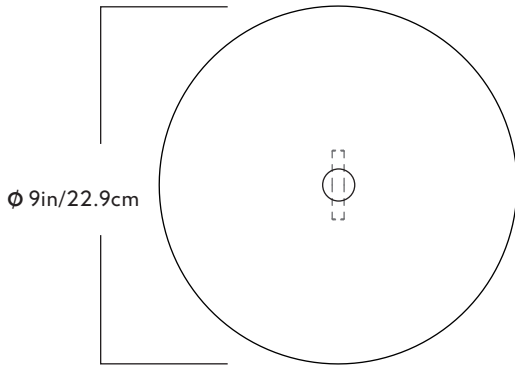

Roll & Hill twentieth

sales@twentieth.net
323.904.1200
www.twentieth.net

T +1 718 387 6132
www.rollandhill.com

Roll & Hill

Pith - Sconce

Series
Sconce

Product
Pith

Dimensions
L 9in/22.9cm x W 9in/22.9cm
D 2.75in / 7cm

Weight
3lb/1.4kg

Materials
Brass, Aluminum, Acrylic

Finishes/Colors
Black, White, Maize, Deep Red,
Evergreen, Burnt Sienna, Terra Rosa

Hardware
Available in a Thumb Nut and Toggle

Driver location
H 1in x W 1.6in x L 3.3in
120V: Driver to be installed in
the wall J-box.
240V: Driver to be installed in the
provided enclosure.

Certifications
ADA compliant
UL/cUL (120V)
CE (240V)
UL/Outdoor wet rated

120/277V Illumination
Integrated LED
Wattage: 8W
Lumens: 350 Lumens est.
Color Temperature: 2700K, 90+ CRI
LED Lifetime: 50,000 Hours est.
Dimming: 120V - TRIAC, ELV, 0-10V
277V - 0-10V only

240V Illumination
Integrated LED
Wattage: 8W
Lumens: 350 Lumens est.
Color Temperature: 2700K, 90+ CRI
LED Lifetime: 50,000 Hours est.
Dimming: TRIAC, ELV or 0-10V

Fixture Mounting
Designed to be mounted on standard
4in. Electrical Box.
Two #8-32 screws included.
Additional mounting hardware provided
for 240V versions.