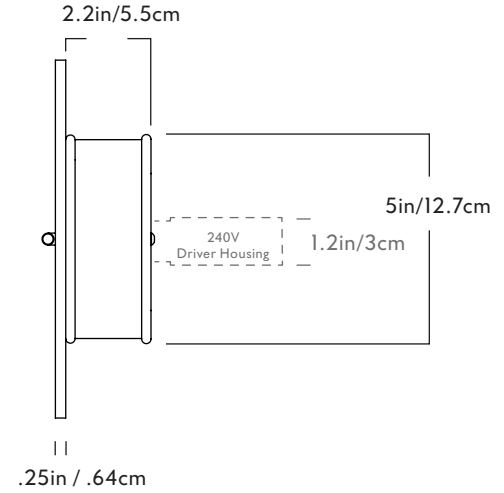

Roll & Hill twentieth

sales@twentieth.net
323.904.1200
www.twentieth.net

T +1 718 387 6132
www.rollandhill.com

Roll & Hill

Pith - Sconce

Series
Sconce

Product
Pith

Dimensions
L 9in/22.9cm x W 9in/22.9cm
D 2.75in / 7cm

Weight
3lb/1.4kg

Materials
Brass, Aluminum, Acrylic

Finishes/Colors
Black, White, Maize, Deep Red,
Evergreen, Burnt Sienna, Terra Rosa

Hardware
Available in a Thumb Nut and Toggle

Driver location
H 1in x W 1.6in x L 3.3in
120V: Driver to be installed in
the wall J-box.
240V: Driver to be installed in the
provided enclosure.

Certifications
ADA compliant
UL/cUL (120V)
CE (240V)
UL/Outdoor wet rated

120/277V Illumination
Integrated LED
Wattage: 8W
Lumens: 350 Lumens est.
Color Temperature: 2700K, 90+ CRI
LED Lifetime: 50,000 Hours est.
Dimming: 120V - TRIAC, ELV, 0-10V
277V - 0-10V only

240V Illumination
Integrated LED
Wattage: 8W
Lumens: 350 Lumens est.
Color Temperature: 2700K, 90+ CRI
LED Lifetime: 50,000 Hours est.
Dimming: TRIAC, ELV or 0-10V

Fixture Mounting
Designed to be mounted on standard
4in. Electrical Box.
Two #8-32 screws included.
Additional mounting hardware provided
for 240V versions.