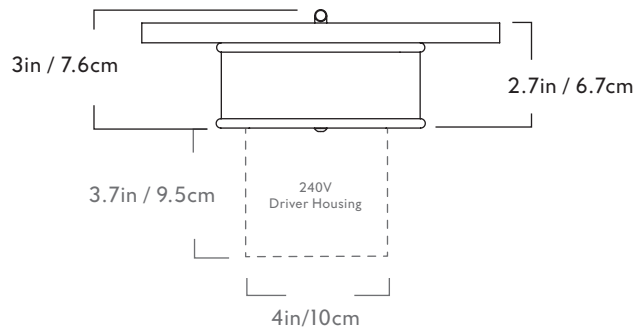

Roll & Hill twentieth

T +1 718 387 6132
www.rollandhill.com

sales@twentieth.net
323.904.1200
www.twentieth.net

Roll & Hill

Series
Sconce

Product
Pith

Dimensions
L 9in/22.9cm x W 9in/22.9cm
D 3in / 7.6cm

Weight
4lb/1.8kg

Materials
Brass, Terrazzo, Acrylic

Pith - Terrazzo

Finishes/Colors
Black, Gray Amber, Gray Green,
Palm Green

Hardware
Available in a Thumb Nut and Toggle

Driver location
H 1in x W 1.6in x L 3.3in
120V: Driver to be installed in
the wall J-box.
240V: Driver to be installed in the
provided enclosure.

240V Illumination
Integrated LED
Wattage: 8W
Lumens: 350 Lumens est.
Color Temperature: 2700K, 90+ CRI
LED Lifetime: 50,000 Hours est.
Dimming: TRIAC, ELV or 0-10V

Fixture Mounting
Designed to be mounted on standard
4in. Electrical Box.
Two #8-32 screws included.
Additional mounting hardware provided
for 240V versions.