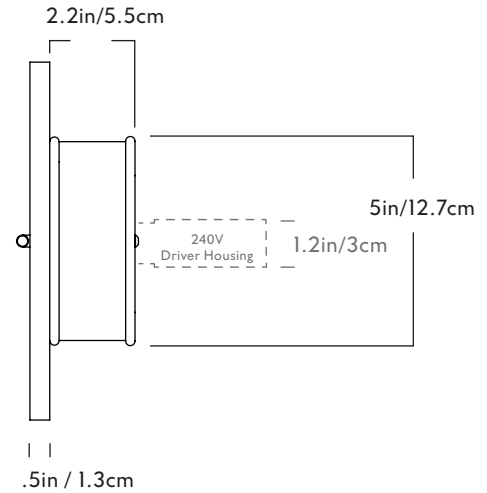

Roll & Hill twentieth

T +1 718 387 6132
www.rollandhill.com

sales@twentieth.net
323.904.1200
www.twentieth.net

Roll & Hill

Series
Sconce

Product
Pith

Dimensions
L 9in/22.9cm x W 9in/22.9cm
D 3in / 7.6cm

Weight
4lb/1.8kg

Materials
Brass, Terrazzo, Acrylic

Pith - Terrazzo

Finishes/Colors
Black, Gray Amber, Gray Green,
Palm Green

Hardware
Available in a Thumb Nut and Toggle

Driver location
H 1in x W 1.6in x L 3.3in
120V: Driver to be installed in
the wall J-box.
240V: Driver to be installed in the
provided enclosure.

240V Illumination
Integrated LED
Wattage: 8W
Lumens: 350 Lumens est.
Color Temperature: 2700K, 90+ CRI
LED Lifetime: 50,000 Hours est.
Dimming: TRIAC, ELV or 0-10V

Fixture Mounting
Designed to be mounted on standard
4in. Electrical Box.
Two #8-32 screws included.
Additional mounting hardware provided
for 240V versions.