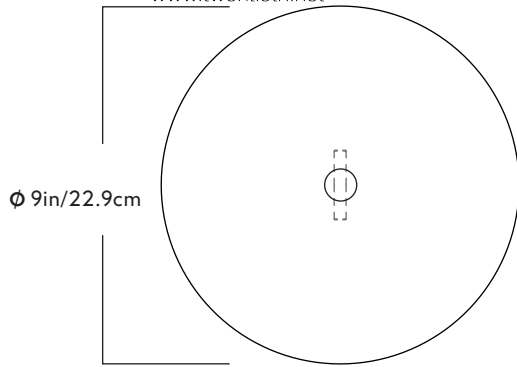

Roll & Hill twentieth

T +1 718 387 6132
www.rollandhill.com

sales@twentieth.net
323.904.1200
www.twentieth.net

Roll & Hill

Series
Sconce

Product
Pith

Dimensions
L 9in/22.9cm x W 9in/22.9cm
D 3in / 7.6cm

Weight
4lb/1.8kg

Materials
Brass, Terrazzo, Acrylic

Pith - Terrazzo

Finishes/Colors
Black, Gray Amber, Gray Green,
Palm Green

Hardware
Available in a Thumb Nut and Toggle

Driver location
H 1in x W 1.6in x L 3.3in
120V: Driver to be installed in
the wall J-box.
240V: Driver to be installed in the
provided enclosure.