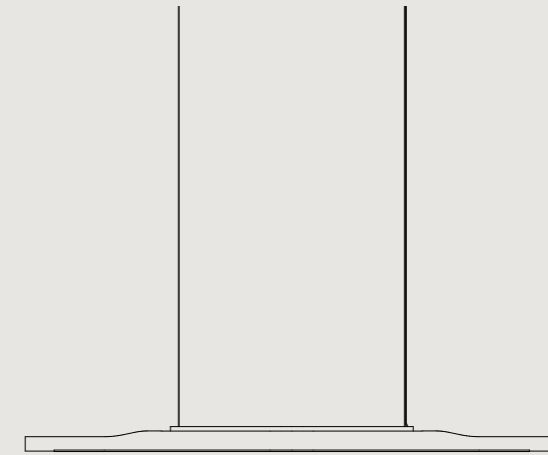

# ARBOUR LINEAR PENDANT

ALPS-H-XXX  
L 1850MM / L 72.8"  
DISTANCE BETWEEN CABLES 782MM / 30.8"

ALPL-H-XXX  
L 2200MM / L 86"  
DISTANCE BETWEEN CABLES 982MM / 38.6"