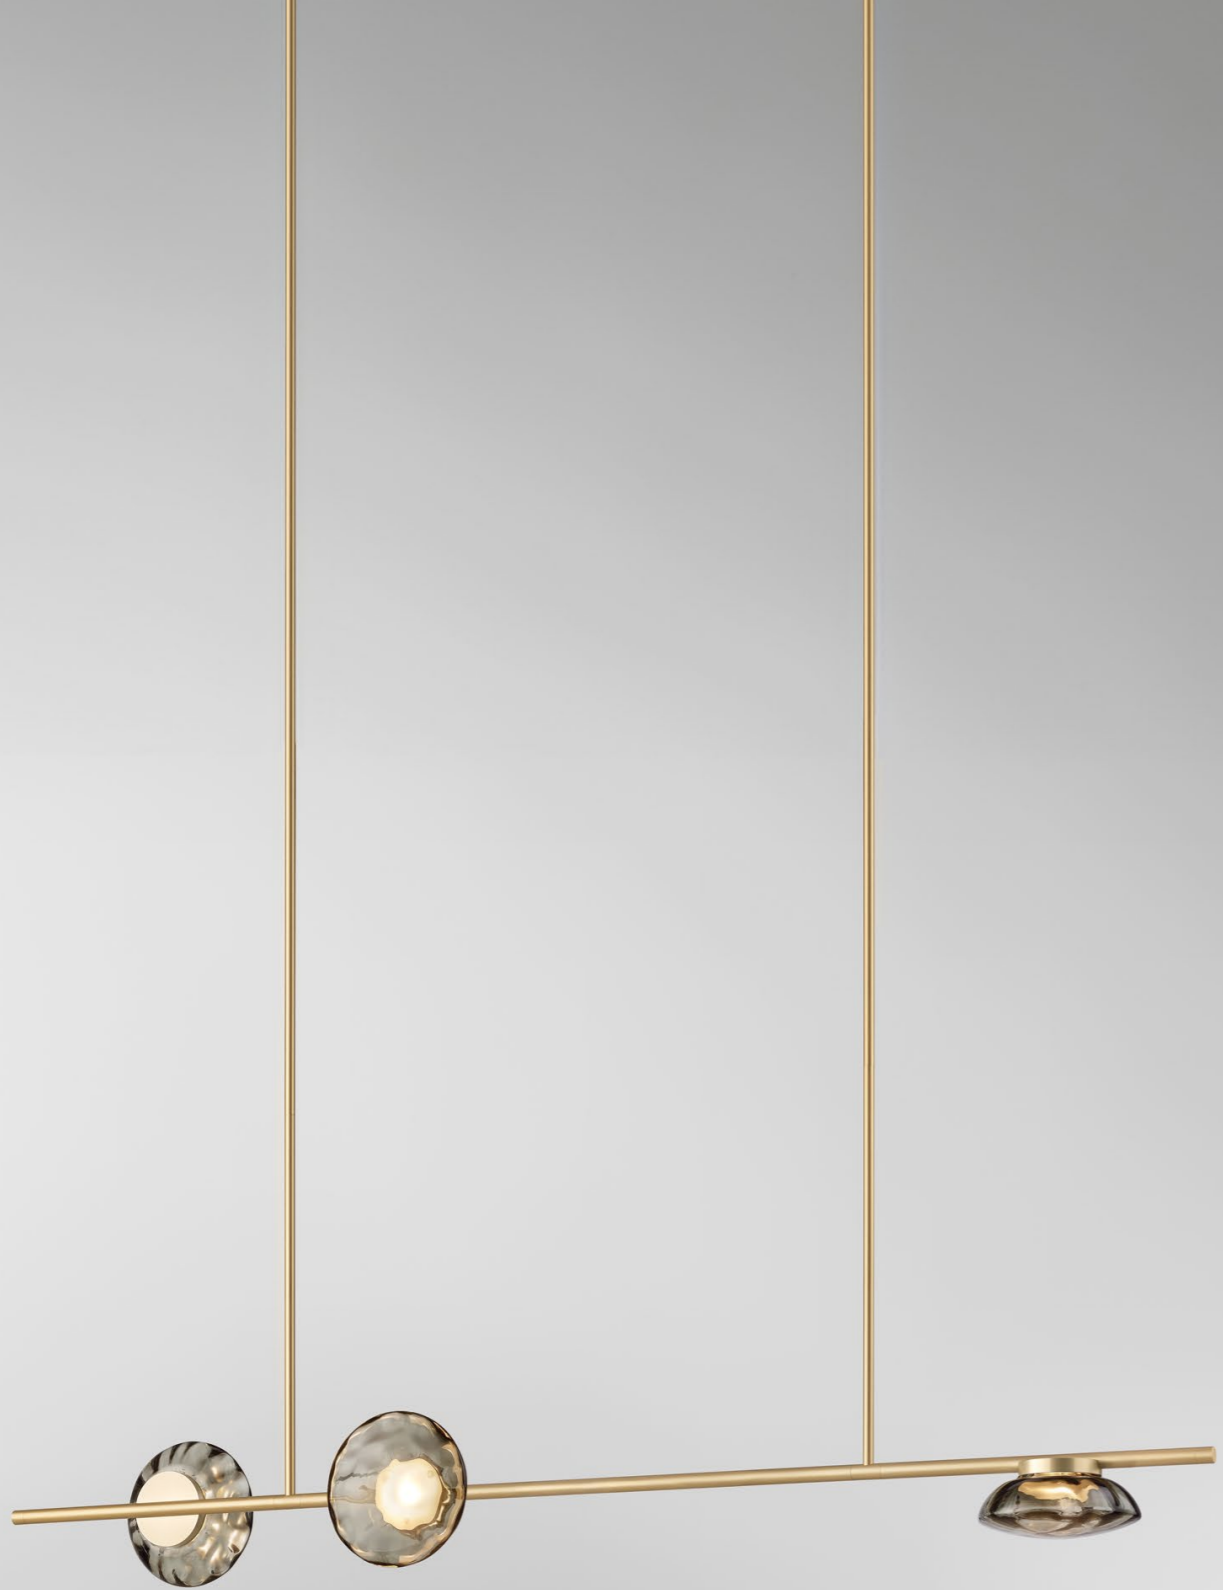

CETO HORIZONTAL CHANDELIER - DOUBLE