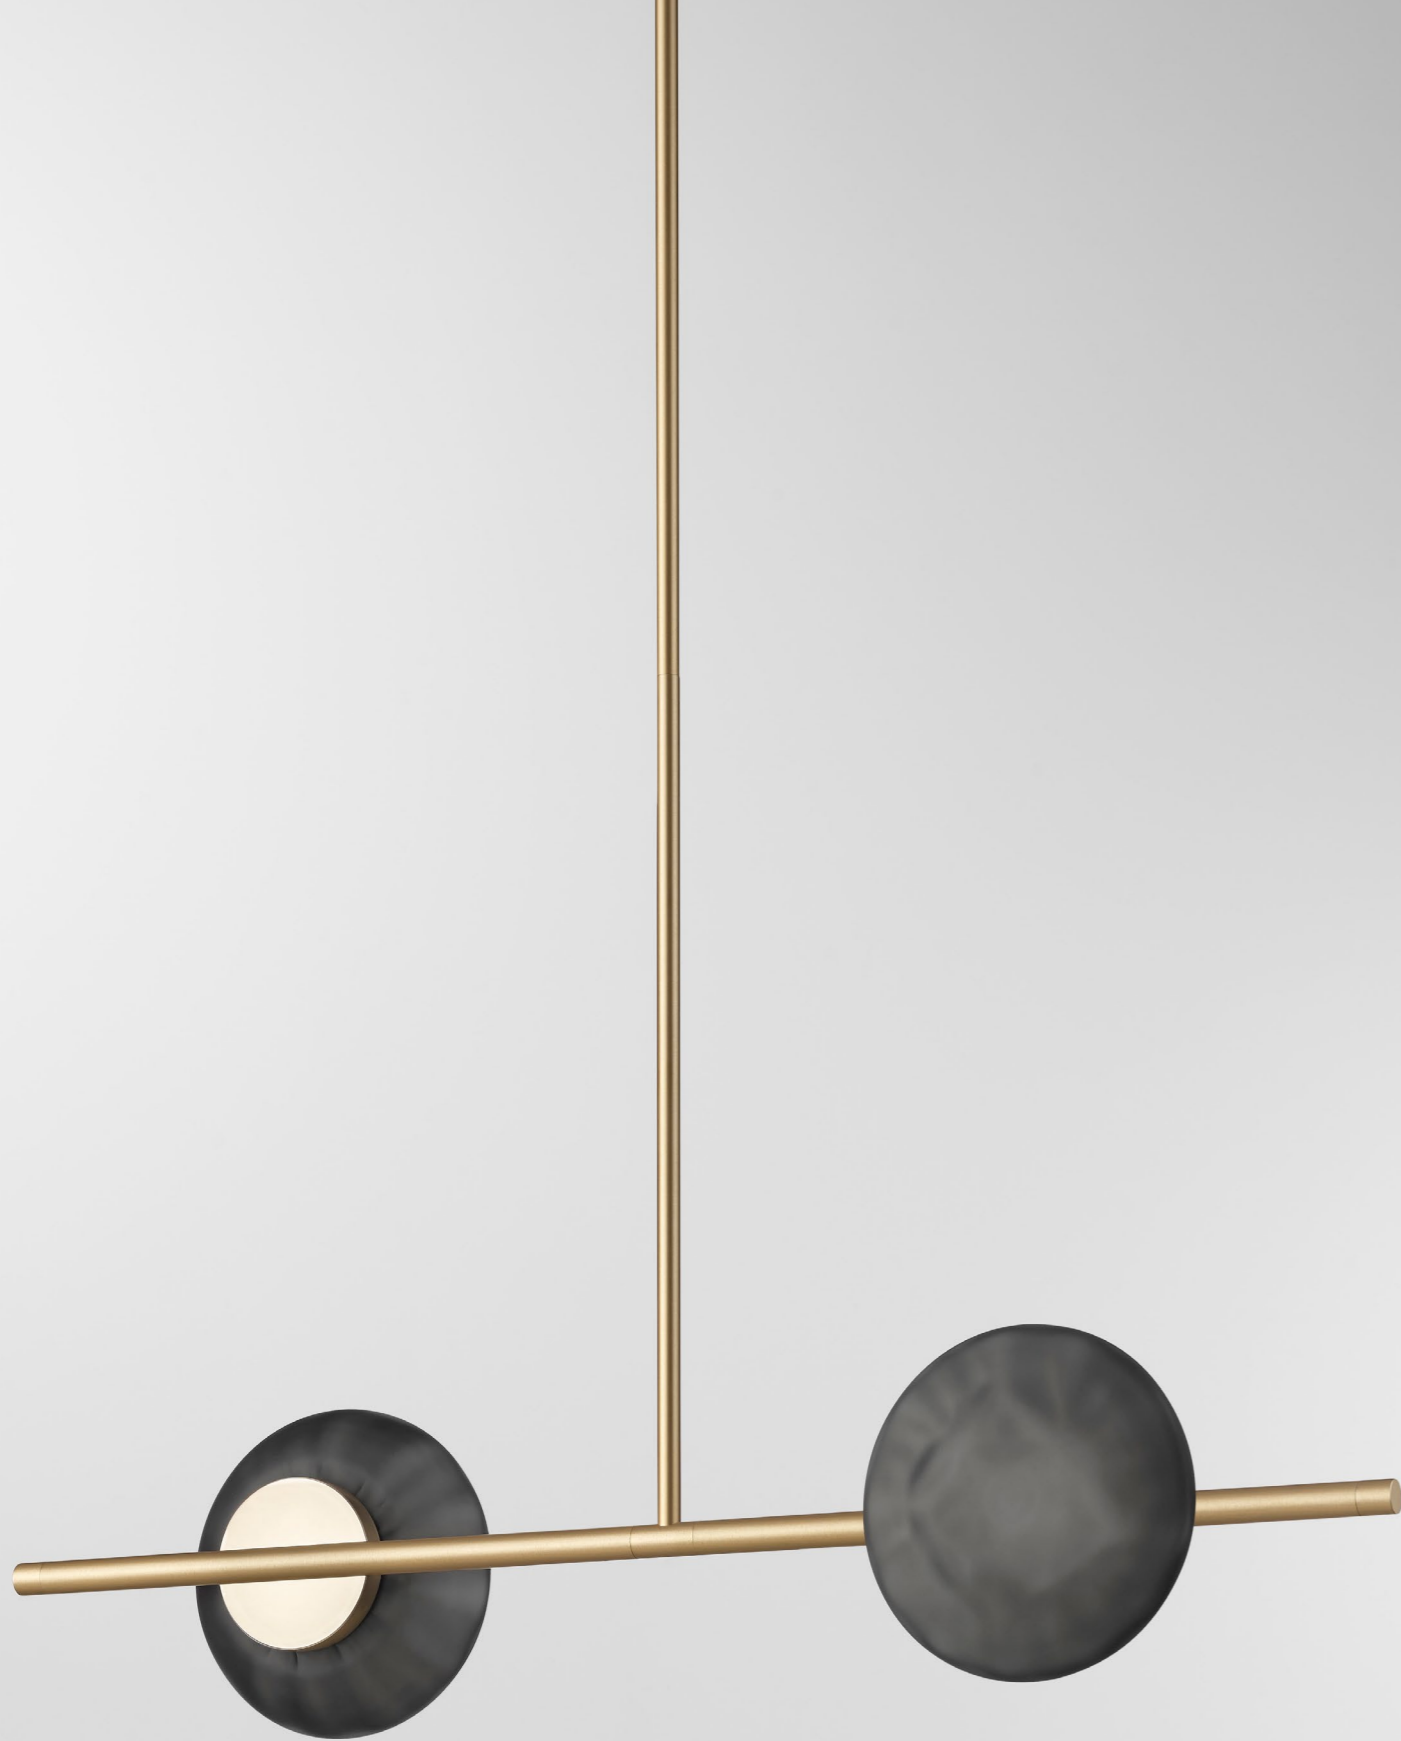

CETO HORIZONTAL CHANDELIER - SINGLE

* CUSTOM CONFIGURATIONS AVAILABLE UPON REQUEST
^ HANG HEIGHT NEEDS TO BE CONFIRMED PRIOR TO PRODUCTION
H INDICATES MINIMUM HANG HEIGHT (CEILING TO BOTTOW OF GLASS)