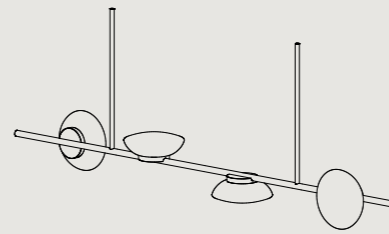

## CETO HORIZONTAL CHANDELIER - SINGLE

CH12S  
L 866MM W 174MM H 200MM^  
L 35" W 6.9" H 7.9"^^

CH14S  
L 866MM W 174MM H 200MM^  
L 35" W 6.9" H 7.9"^^

CH12L  
L 866MM W 174MM H 200MM^  
L 35" W 6.9" H 7.9"^^

CH14L  
L 866MM W 174MM H 200MM^  
L 35" W 6.9" H 7.9"^^

CHC\*  
L 866MM W XXXMM H XXXMM^  
L 35" W XXX" H XXX"^^

\* CUSTOM CONFIGURATIONS AVAILABLE UPON REQUEST  
^ HANG HEIGHT NEEDS TO BE CONFIRMED PRIOR TO PRODUCTION  
H INDICATES MINIMUM HANG HEIGHT (CEILING TO BOTTOW OF GLASS)

## CETO HORIZONTAL CHANDELIER - DOUBLE

CH23S\*  
 L 1306MM W 200MM H 200MM^  
 L 51.4" W 7.9" H 7.9"^^  
 CEILING CANOPY SPACING L 440MM / 17.32"

CH23L\*  
 L 1706MM W 200MM H 200MM^  
 L 67.2" W 7.9" H 7.9"^^  
 CEILING CANOPY SPACING L 840MM / 33.07"