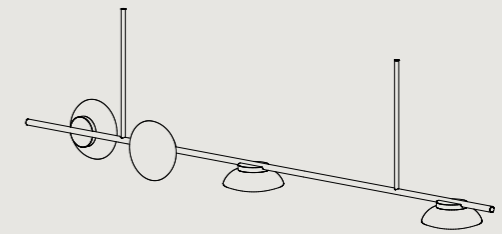

CH24L*
L 2106MM W 200MM H 200MM^
L 83" W 7.9" H 7.9"^^
CEILING CANOPY SPACING L 1240MM / 48.82"

* CUSTOM CONFIGURATIONS AVAILABLE UPON REQUEST
^ HANG HEIGHT NEEDS TO BE CONFIRMED PRIOR TO PRODUCTION
H INDICATES MINIMUM HANG HEIGHT (CEILING TO BOTTOM OF GLASS)