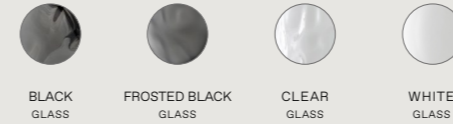

TECHNICAL CETO COLLECTION

AVAILABLE FINISHES

GLASS