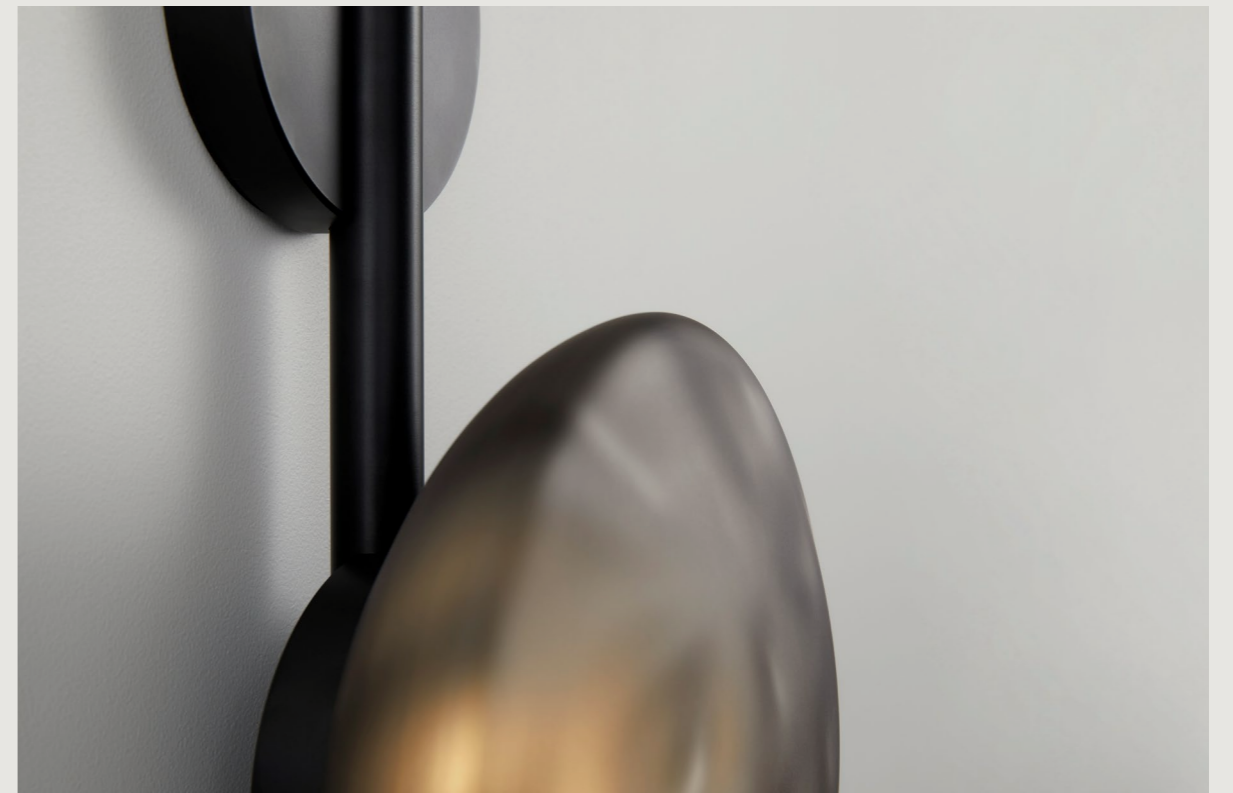

Ceto captures the variation and rippling of the surface of the ocean. Each piece reflects a unique pattern, emitting a delicate luminosity, highlighting the presence of the sea.

The Ceto collection defines a new universal language for decorative lighting. The various configurations of the Ceto light all share a delicate balance between the organic glass elements and the machined aluminium components. Each light source appears to be simply pressed onto the supporting tube with no visible connections. This ingenious connection method takes on an organic form and gives the product an overarching lightness.

This sculptural luminaire spans chandeliers, floor lamps, wall lighting, and pendant varieties, cumulating in the most extensive collection the Melbourne based studio has produced to date.