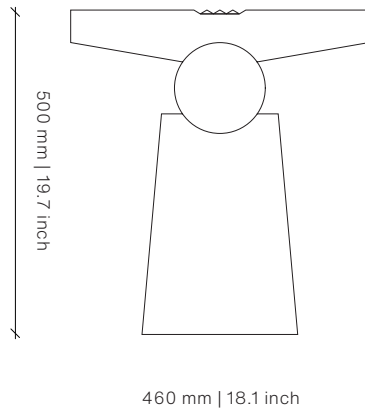

TRIBE 1 Side Table

DESIGN BY OKHA

Image shows standard version in Iroko

Indoor

Outdoor

Dimensions (mm)

460W x 460D x 500H

Dimensions (inches)

18.1W x 18.1D x 19.7H

Different textures, grains, colouration and densities are all natural characteristics of timbers. We find these variances an inherent and valuable part of the natural beauty of wood, no two pieces are the same making each OKHA design a unique, characterful piece and each product will be different from the next. Timber movement will also occur as this is a natural product.
STONE: Marble is a beautiful natural material with inherent imperfections in its structure, veining and coloration. As such, some slabs may be reinforced with meshing on the underside and may have colour matched resin fills in minor cracks and surface blemishes. Please note that this is standard practice.
METAL: All metals will go through a process of natural aging and oxidization due to environmental conditions. The result of this aging process will bring about colour change, to slow and reduce this natural process, appropriate cleaning and maintenance products can be used.

twentieth
sales@twentieth.net
323.904.1200
www.twentieth.net
OKHA