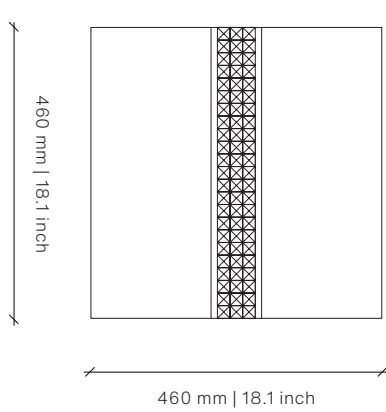

TRIBE 1 Side Table

DESIGN BY OKHA

Image shows standard version in Iroko

Indoor

Outdoor

Dimensions (mm)

460W x 460D x 500H

Dimensions (inches)

18.1W x 18.1D x 19.7H

Different textures, grains, colouration and densities are all natural characteristics of timbers. We find these variances an inherent and valuable part of the natural beauty of wood, no two pieces are the same making each OKHA design a unique, characterful piece and each product will be different from the next. Timber movement will also occur as this is a natural product.
STONE: Marble is a beautiful natural material with inherent imperfections in its structure, veining and coloration. As such, some slabs may be reinforced with meshing on the underside and may have colour matched resin fills in minor cracks and surface blemishes. Please note that this is standard practice.
METAL: All metals will go through a process of natural aging and oxidization due to environmental conditions. The result of this aging process will bring about colour change, to slow and reduce this natural process, appropriate cleaning and maintenance products can be used.

twentieth
sales@twentieth.net
323.904.1200
www.twentieth.net
OKHA