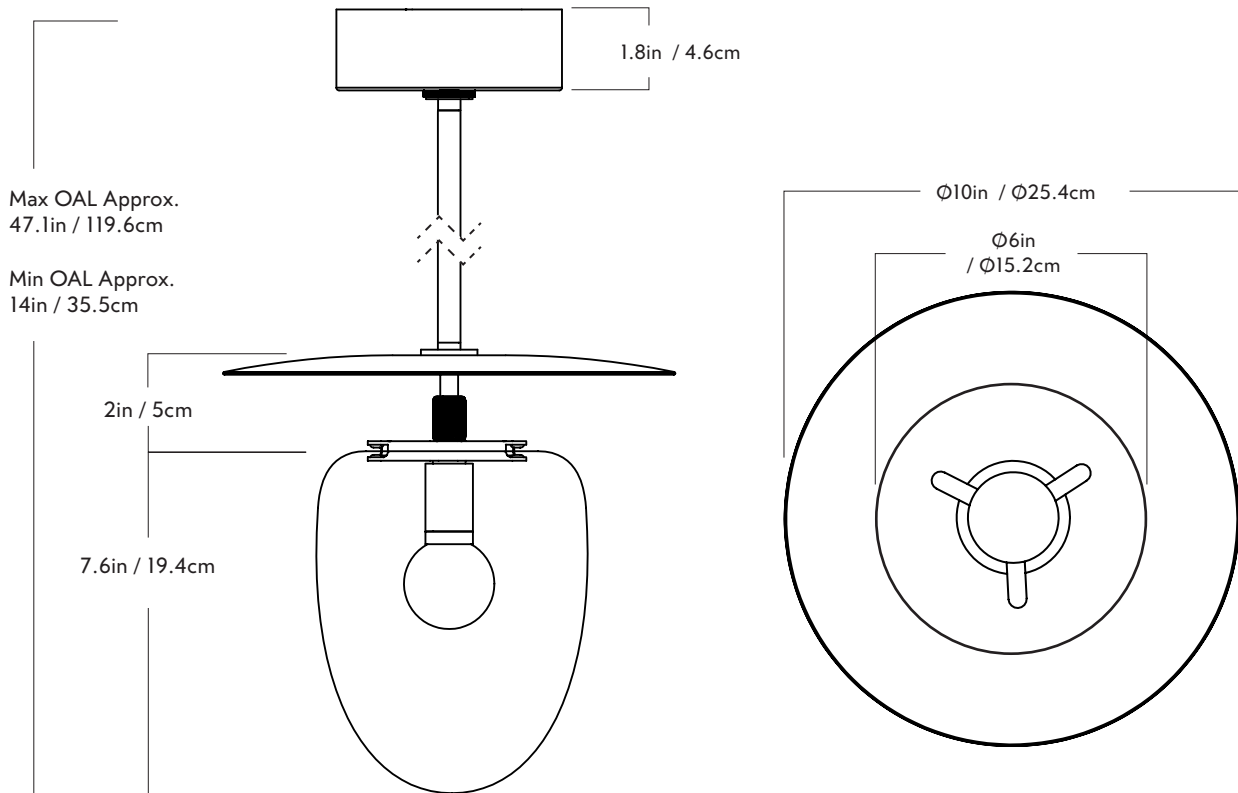

Roll & Hill

Bell

Series
Bell

Product
Pendant 01

Dimensions
L 10in / 25.4cm x W 10in / 25.4cm
H 9.6in / 24.4cm

Weight
6.6lb / 3kg

Materials
Brass, Glass

Pendant 01

Finishes/Colors
Unlacquered brushed brass,
Blackened brass

Glass Color
Clear, Opal

Diffuser
Opal

Suspension
1/2-inch aluminum stem in matching metal finish. 35-inch length included with lamp. 72-inch length available for additional cost. Stem length can be adjusted on site.

Canopy
5-inch round in matching metal finish

Ceiling Slope
0° mounting slope.
Up to 90° variable hang-straight available upon request.

Certifications
UL, cUL (120V)
CE (240V)

120/277V Illumination
Integrated LED
Wattage: 8W
Lumens (Clear): 500 Lumens est.
Lumens (Opal): 450 Lumens est.
Color Temperature: 2700K, 90+ CRI
LED Lifetime: 50,000 Hours est.
Dimming: 120V - TRIAC, ELV, 0-10V
277V - 0-10V only

Driver location
Driver located in canopy

Fixture Mounting
Designed to be mounted on standard 4in. Electrical Box. Two #8-32 screws included. Additional mounting hardware provided for 240V versions.