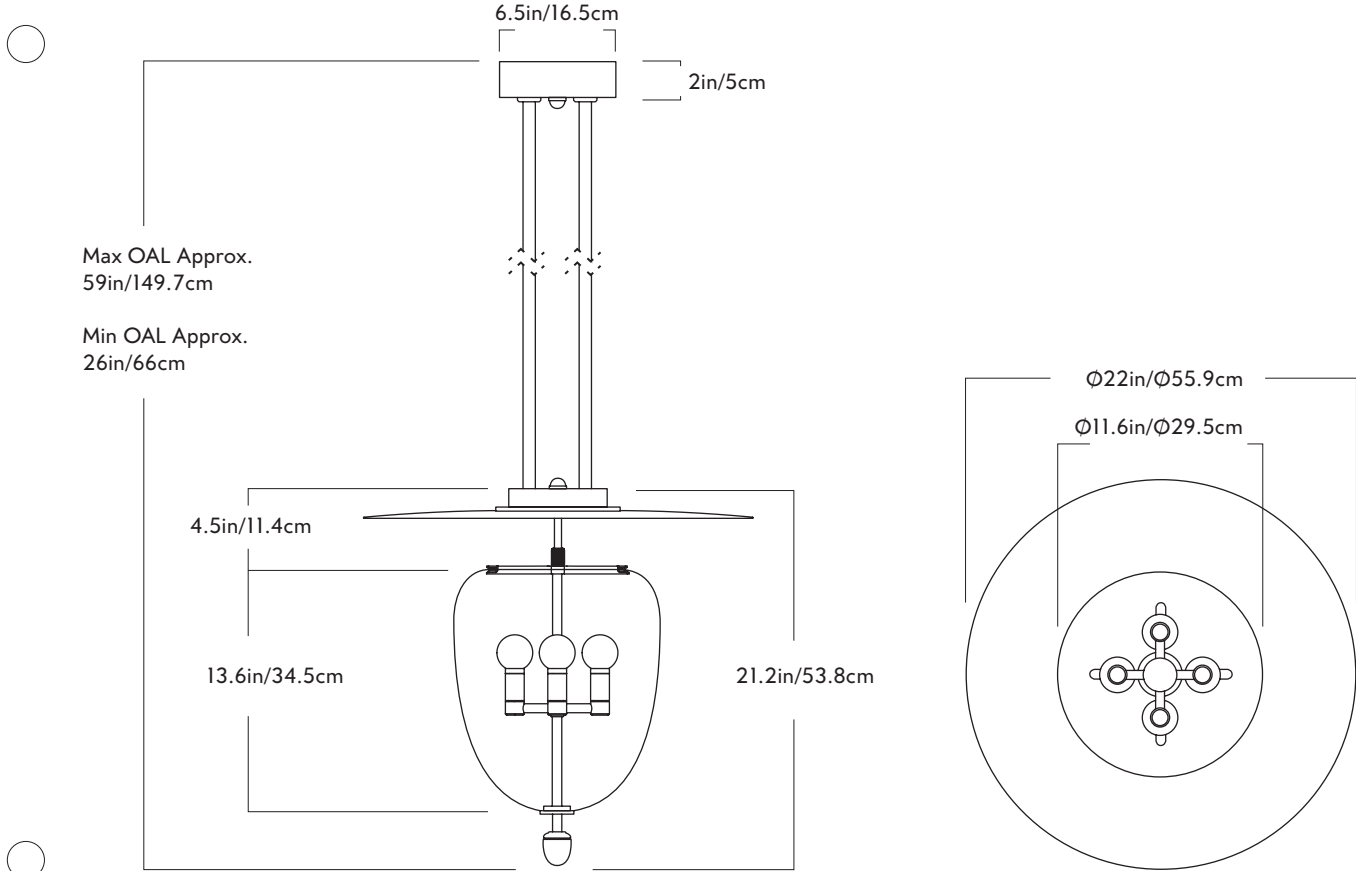

Roll & Hill

Bell

Series
Bell

Product
Pendant 04

Dimensions
Ø22in/Ø55.9cm x H 21.2in/53.8cm

Weight
27.6lb/12.5

Materials
Brass, Glass

Pendant 04

Finishes/Colors
Unlacquered brushed brass,
Blackened brass

Glass Color
Clear, Opal

Diffuser
Opal

Suspension
1/2-inch aluminum stem in matching metal finish. 35-inch length included with lamp. 72-inch length available for additional cost. Stem length can be adjusted on site.

Canopy
5-inch round in matching metal finish

Ceiling Slope
0° mounting slope.
Up to 90° variable hang-straight available upon request.

Certifications
UL, cUL (120V)
CE (240V)

120V LED Illumination
Integrated LED
Wattage: 30W
Lumens (Clear): 2000 Lumens est.
Lumens (Opal): 1750 Lumens est.
Color Temperature: 2700K, 90+ CRI
LED Lifetime: 50,000 Hours est.
Dimming: ELV, Triac, 0-10V

Driver location
Driver located in canopy

Fixture Mounting
Designed to be mounted on standard 4in. Electrical Box.
Two #8-32 screws included.
Additional mounting hardware provided for 240V versions.