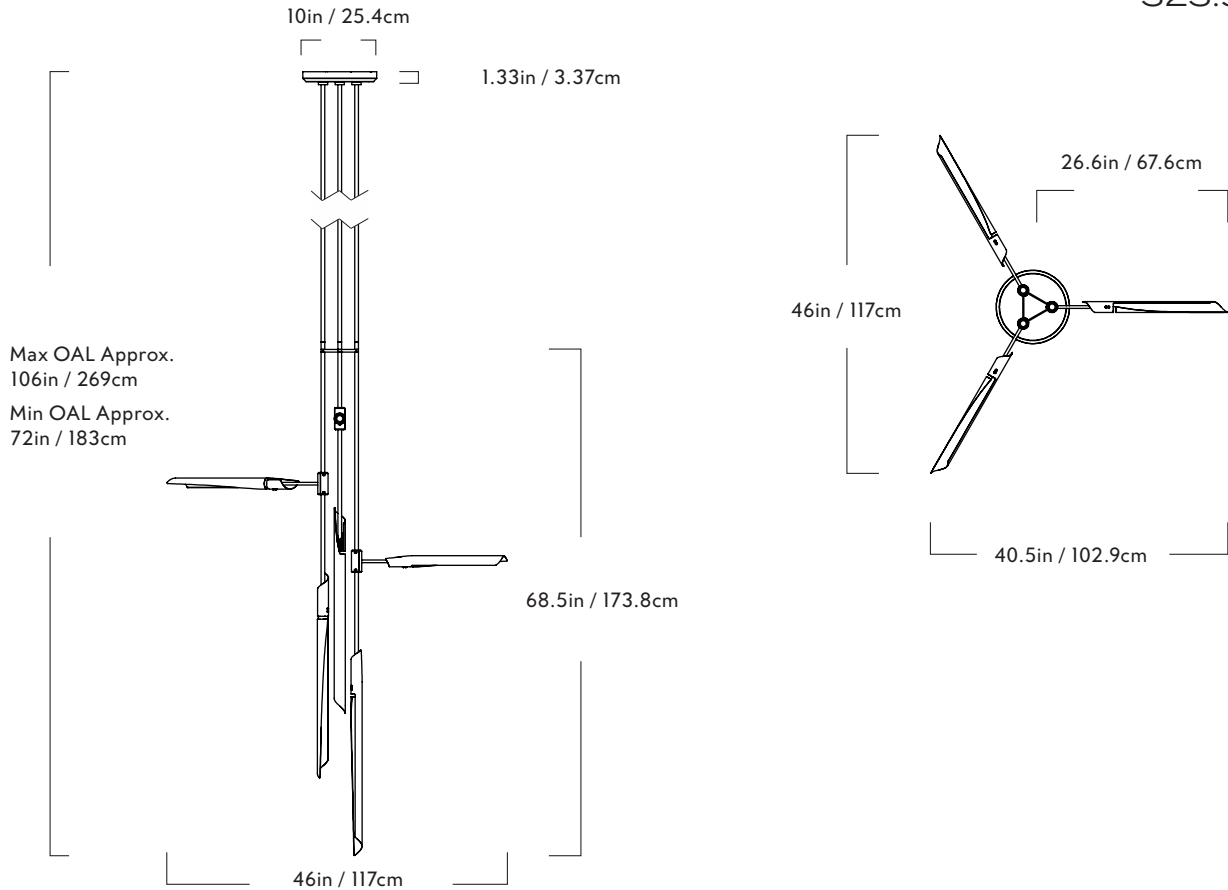

Roll & Hill

Boden

Series
Boden

Product
Chandelier 06

Dimensions
L 46in / 117cm x W 40.5in / 102.9cm x
H 68.5in / 173.8cm

Weight
11lb / 5kg

Materials
Brass, Aluminum

Chandelier 06 - Vertical, 6 lights

Finishes/Colors
Brushed Brass, Gloss Black & White

Suspension
1/2-inch diameter stem in matching
metal finish. 35in / 89cm length
included. 96in / 244cm length available
for additional cost. Stem length can be
adjusted on site.

Canopy
L 10in / 25.4cm x W 10in / 25.4cm x
H 1.33in / 3.37cm.

Certifications
UL/cUL (120V)
CE (240V)

120V Illumination
Integrated LED
Wattage: 42W
Lumens: 2640 Lumens est.
Color Temperature: 2700 K, 90+ CRI
LED Lifetime: 50,000 Hours est.
Dimming: Triac and ELV or 0-10V

240V Illumination
Integrated LED
Wattage: 42W
Lumens: 2640 Lumens est.
Color Temperature: 2700 K, 90+ CRI
LED Lifetime: 50,000 Hours est.
Dimming: ELV or 0-10V

Driver location
Driver located in the canopy