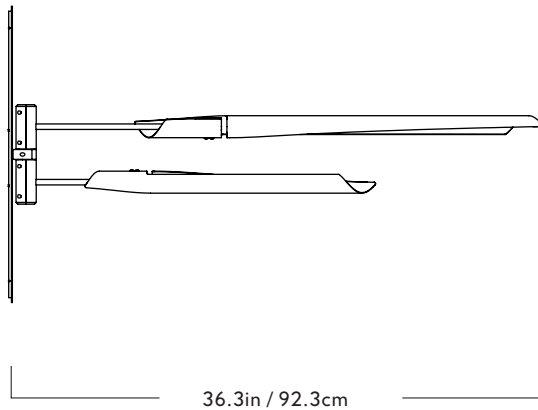

Roll & Hill

Boden

Sconce 02

Series
Boden

Product
Sconce 02

Dimensions
L 59in / 150cm x H 2in / 5.1cm x
H 20in / 51cm

Weight
7/7lb / 3.5kg

Materials
Brass, Aluminum

Finishes/Colors
Brushed Brass, Gloss Black & White

Backplate
3-inch x 20.0-inch rounded rectangular
backplate in matching metal finish

Certifications
UL/cUL (120V)
CE (240V)

120V Illumination
Integrated LED
Wattage: 17W
Lumens: 880 Lumens est.
Color Temperature: 2700 K, 90+ CRI
LED Lifetime: 50,000 Hours est.
Dimming: Triac and ELV or 0-10V