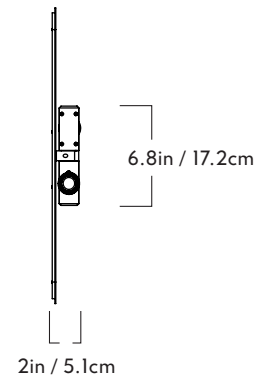

Roll & Hill

Boden

Sconce 02

Series
Boden

Product
Sconce 02

Dimensions
L 59in / 150cm x H 2in / 5.1cm x
H 20in / 51cm

Weight
7/7lb / 3.5kg

Materials
Brass, Aluminum

Finishes/Colors
Brushed Brass, Gloss Black & White

Backplate
3-inch x 20.0-inch rounded rectangular
backplate in matching metal finish

Certifications
UL/cUL (120V)
CE (240V)

120V Illumination
Integrated LED
Wattage: 17W
Lumens: 880 Lumens est.
Color Temperature: 2700 K, 90+ CRI
LED Lifetime: 50,000 Hours est.
Dimming: Triac and ELV or 0-10V