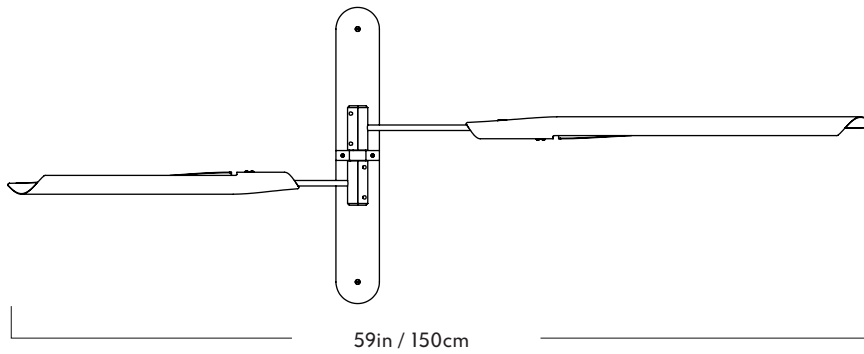

Roll & Hill

Boden

Sconce 02

Series
Boden

Product
Sconce 02

Dimensions
L 59in / 150cm x H 2in / 5.1cm x
H 20in / 51cm

Weight
7/7lb / 3.5kg

Materials
Brass, Aluminum

Finishes/Colors
Brushed Brass, Gloss Black & White

Backplate
3-inch x 20.0-inch rounded rectangular
backplate in matching metal finish

Certifications
UL/cUL (120V)
CE (240V)

120V Illumination
Integrated LED
Wattage: 17W
Lumens: 880 Lumens est.
Color Temperature: 2700 K, 90+ CRI
LED Lifetime: 50,000 Hours est.
Dimming: Triac and ELV or 0-10V