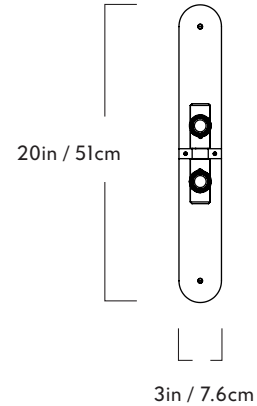

Roll & Hill

Boden

Sconce 02

Series
Boden

Product
Sconce 02

Dimensions
L 59in / 150cm x H 2in / 5.1cm x
H 20in / 51cm

Weight
7/7lb / 3.5kg

Materials
Brass, Aluminum

Finishes/Colors
Brushed Brass, Gloss Black & White

Backplate
3-inch x 20.0-inch rounded rectangular
backplate in matching metal finish

Certifications
UL/cUL (120V)
CE (240V)

120V Illumination
Integrated LED
Wattage: 17W
Lumens: 880 Lumens est.
Color Temperature: 2700 K, 90+ CRI
LED Lifetime: 50,000 Hours est.
Dimming: Triac and ELV or 0-10V