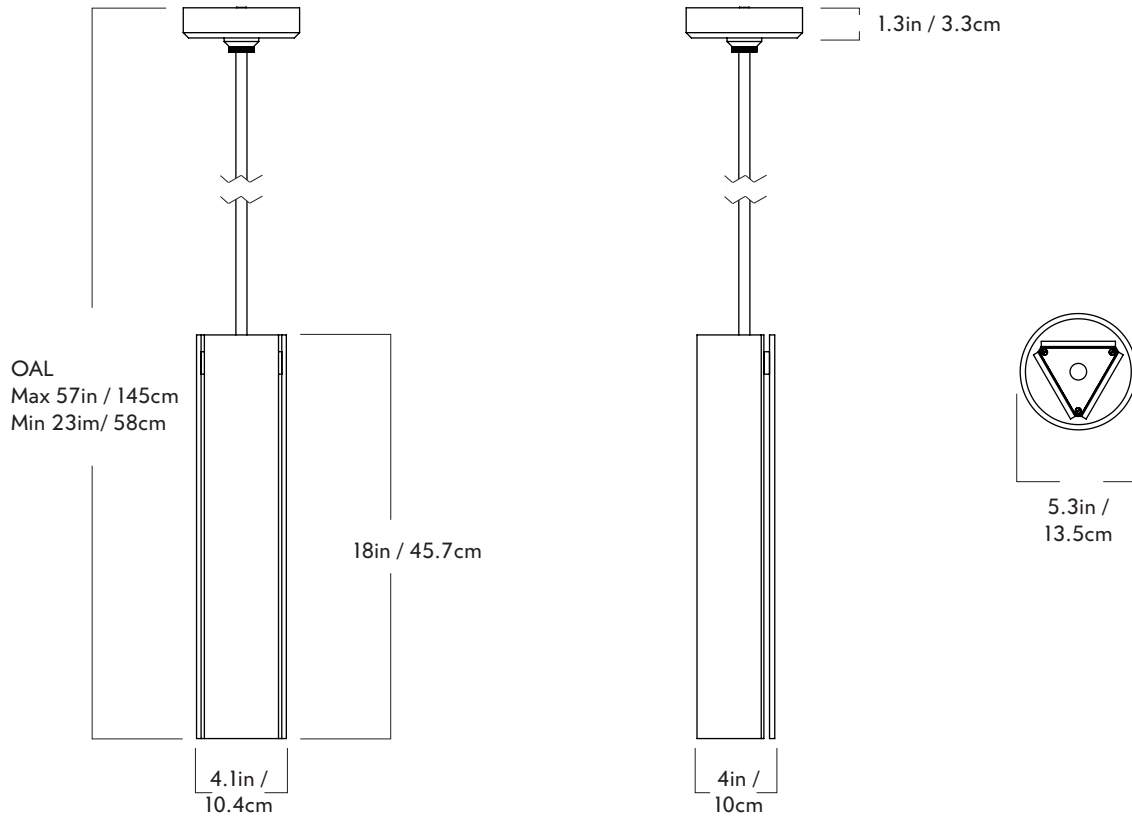

Roll & Hill

Delta

Series
Delta

Product
18" Pendant

Dimensions
L 4.1in / 10.4cm x W 4in / 10cm x
H 57in / 145cm

Weight
15.9lb / 7.2kg

Materials
Brass

18" Pendant

Finishes/Colors
Matte Black,
Unlacquered Brass

Canopy
5.3-inch round in matching metal finish

Suspension
1/2-inch aluminum stem in matching
metal finish. 35-inch length included
with lamp. 72-inch length available
for additional cost. Stem length can
be adjusted on site.

Ceiling Slope
0° mounting slope.
Up to 90° variable hang-straight
available upon request.

Certifications
UL, cUL (120V)
CE (240V)

120/277V Illumination
Integrated LED
Wattage: 8W
Lumens: 400 Lumens est.
Color Temperature: 2700K, CRI 90+
LED Lifetime: 50,000 Hours est.
Dimming: 120V - TRIAC, ELV, 0-10V
277V - 0-10V only

Fixture Mounting
Designed to be mounted on standard
4in. Electrical Box.
Two #8-32 screws included.
Additional mounting hardware provided
for 240V versions.