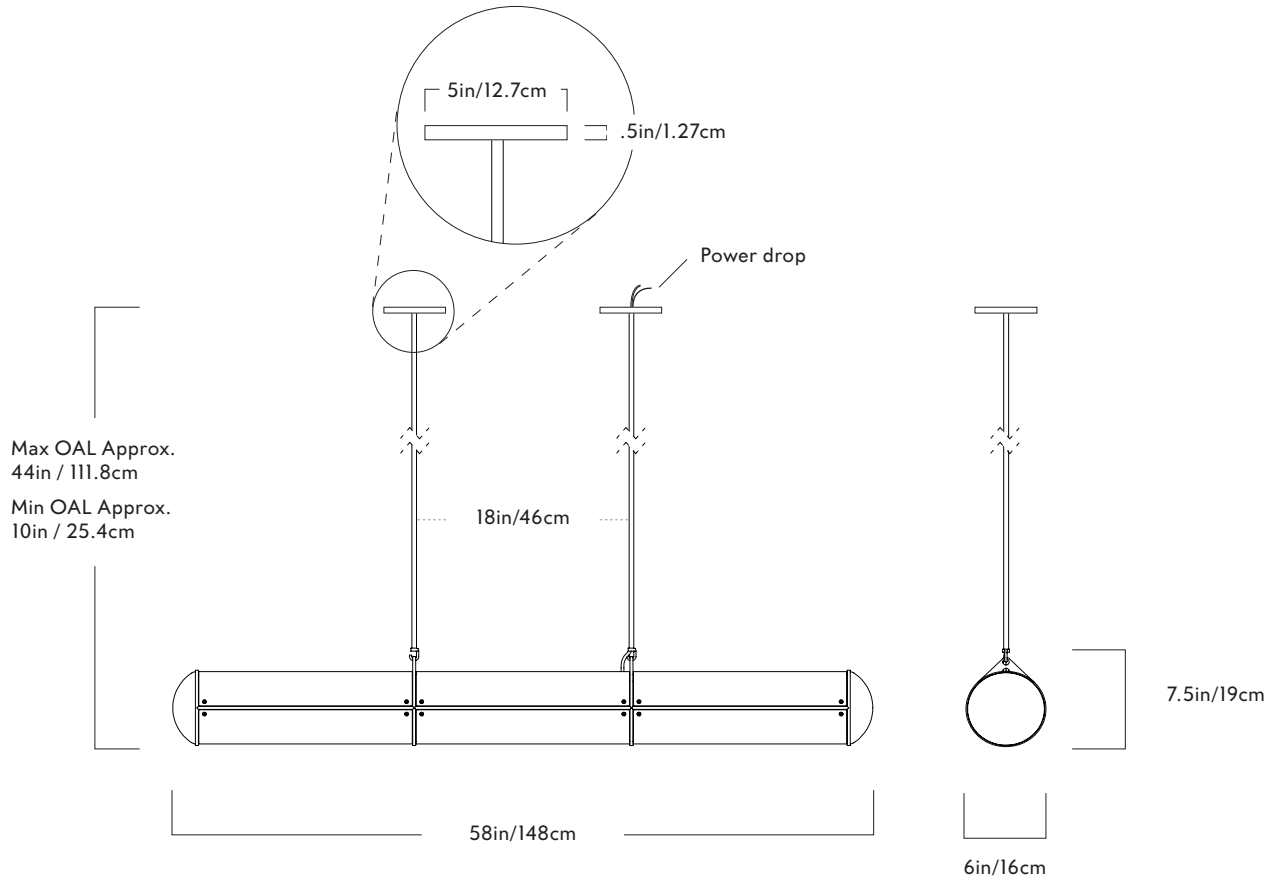

## Endless

Series  
Endless

Product  
Straight - 3 units

Dimensions  
L 58in/148cm x W 6in/16cm x H 7.5in/19cm

Weight  
20lb/9kg

Materials  
Aluminum, acrylic

## Straight - 3 units

Finishes  
Black, bronze, brushed brass

Suspension  
1/2-inch aluminum stem in matching metal finish. 35-inch length included with lamp. 96-inch length available for additional cost. Stem length can be adjusted on site.

Canopy  
2 x 5-inch canopy in matching metal finish

Power Drop  
Single canopy power drop, fixture can be rotated to match the J-Box location

Certifications  
UL, cUL (120V)  
CE/CB (240V)

120V Illumination  
Integrated LED  
Wattage: 110 Watts  
Lumens: 5000 Lumens est.  
Color Temperature: 2700K  
CRI: 90+  
LED Lifetime: 50,000 hours est.  
Dimming: Triac, ELV or 0-10V