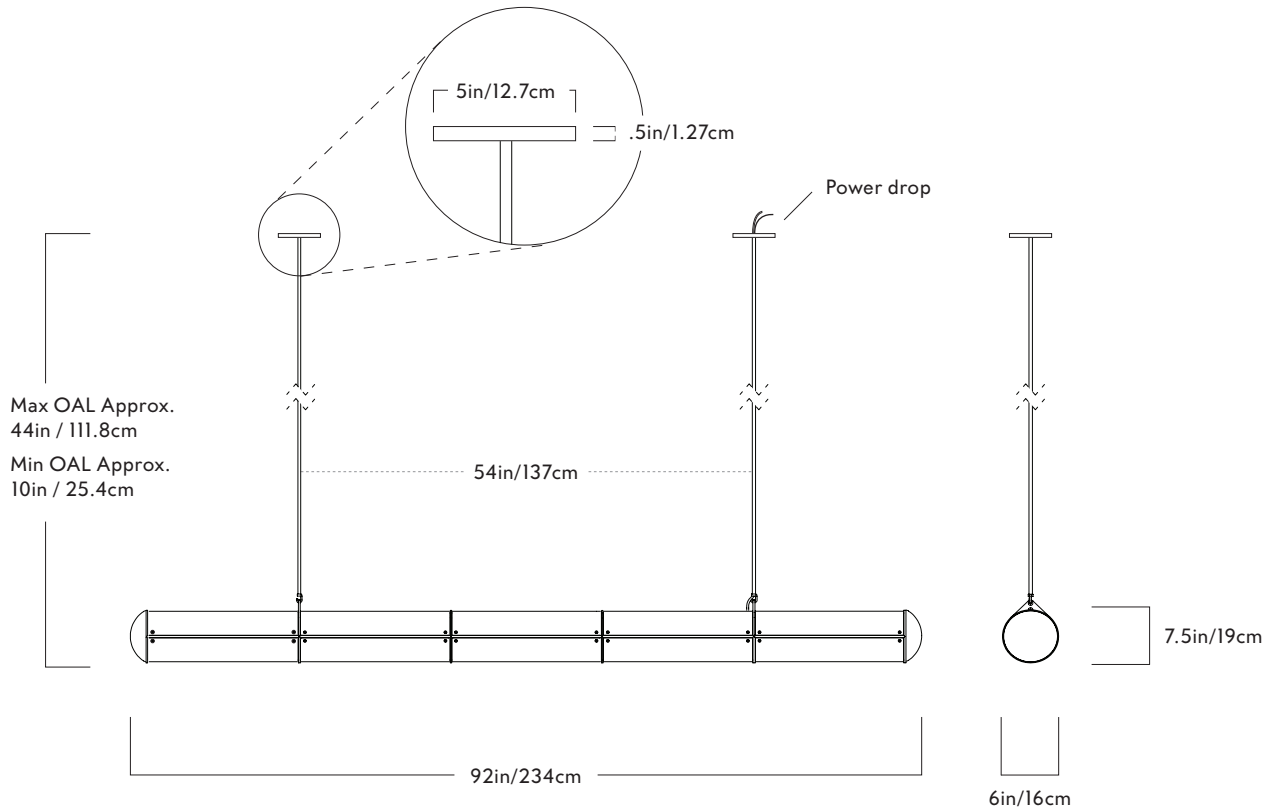

Roll & Hill

twentieth
www.twentieth.net
sales@twentieth.net
323.904.1200

Endless

Series
Endless

Product
Straight - 5 units

Dimensions
L 94in/239cm x W 6in/16cm x H
7.5in/19cm

Weight
33lb/15kg

Materials
Aluminum, acrylic

Straight - 5 units

Finishes
Black, bronze, brushed brass

Suspension
1/2-inch aluminum stem in matching
metal finish. 35-inch length included
with lamp. 96-inch length available for
additional cost. Stem length can be
adjusted on site.

Canopy
2 x 5-inch canopy in matching
metal finish

Power Drop
Single canopy power drop, fixture can
be rotated to match the J-Box location

Certifications
UL, cUL (120V)
CE/CB (240V)

120V Illumination
Integrated LED
Wattage: 180 Watts
Lumens: 7800 Lumens est.
Color Temperature: 2700K
CRI: 90+
LED Lifetime: 50,000 hours est.
Dimming: Triac, ELV or 0-10V