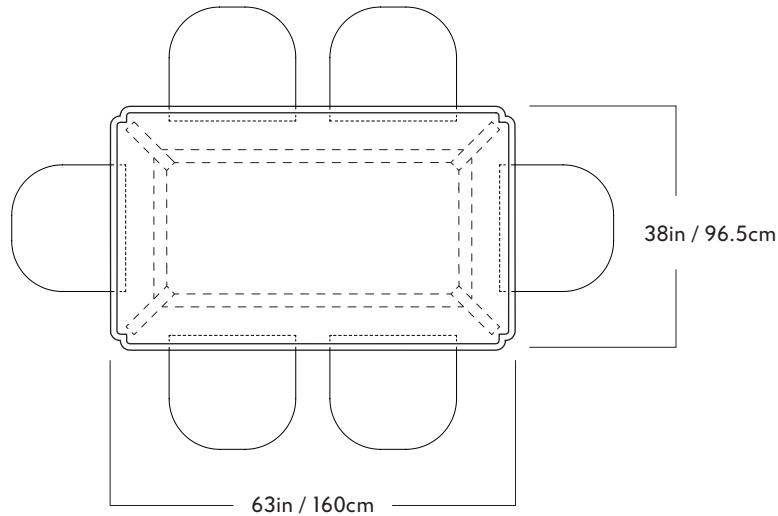

Roll & Hill

Monroe

Materials

Ebonized Oak, Hard Maple, Black Walnut, White Oak

Dimensions

L 63in/160cm x W 38in/96.5cm x

H 29.75in/75.6cm

Weight

190lb/86kg *Product weights may vary by wood material

Shipping Dimensions

L70in/177.8cm x W45in/114.3cm x H15.5 in/39.4cm

Shipping Weight

250lb/114kg *Product weights may vary by wood material

63" Dining Table

Seating

Seats up to 6 chairs (20")

Wood Finishes

Natural oil

Metal Finishes

Unlaquered brass mounting plate

Upholstery

N/A