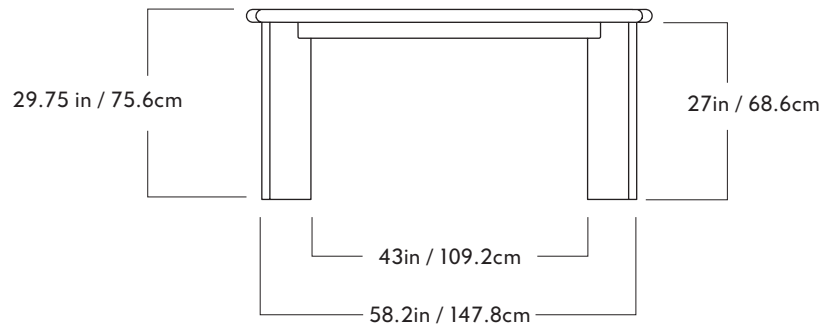

Roll & Hill

Monroe

Materials

Ebonized Oak, Hard Maple, Black Walnut, White Oak

Dimensions

L 63in/160cm x W 38in/96.5cm x

H 29.75in/75.6cm

Weight

190lb/86kg *Product weights may vary by wood material

Shipping Dimensions

L70in/177.8cm x W45in/114.3cm x H15.5 in/39.4cm

Shipping Weight

250lb/114kg *Product weights may vary by wood material

63" Dining Table

Seating

Seats up to 6 chairs (20")

Wood Finishes

Natural oil

Metal Finishes

Unlaquered brass mounting plate

Upholstery

N/A