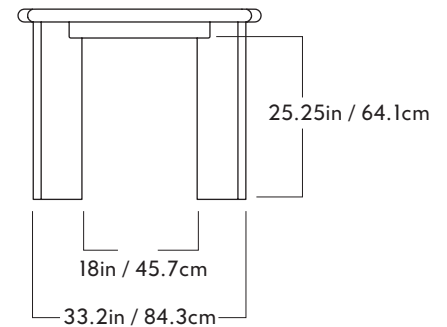

Roll & Hill

Monroe

Materials

Ebonized Oak, Hard Maple, Black Walnut, White Oak

Dimensions

L 63in/160cm x W 38in/96.5cm x

H 29.75in/75.6cm

Weight

190lb/86kg *Product weights may vary by wood material

Shipping Dimensions

L70in/177.8cm x W45in/114.3cm x H15.5 in/39.4cm

Shipping Weight

250lb/114kg *Product weights may vary by wood material

63" Dining Table

Seating

Seats up to 6 chairs (20")

Wood Finishes

Natural oil

Metal Finishes

Unlaquered brass mounting plate

Upholstery

N/A