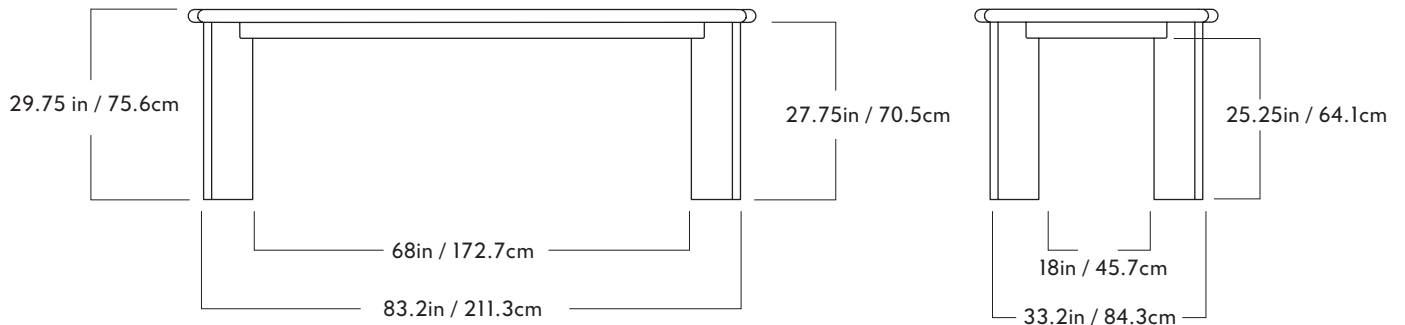

Roll & Hill

twentieth
www.twentieth.net
sales@twentieth.net
323.904.1200

Monroe

Materials

Ebonized Oak, Hard Maple, Black Walnut, White Oak

Dimensions

L 88in/223.5cm x W 38in/96.5cm x

H 29.75in/75.6cm

Weight

230lb/105kg *Product weights may vary by wood material

Shipping Dimensions

L96in/243.8cm x W45in/114.3cm x H15.5 in/39.4cm

Shipping Weight

300lb/136kg *Product weights may vary by wood material

88" Dining Table

Seating

Seats up to 8 chairs (20")

Wood Finishes

Natural oil

Metal Finishes

Unlaquered brass mounting plate

Upholstery

N/A