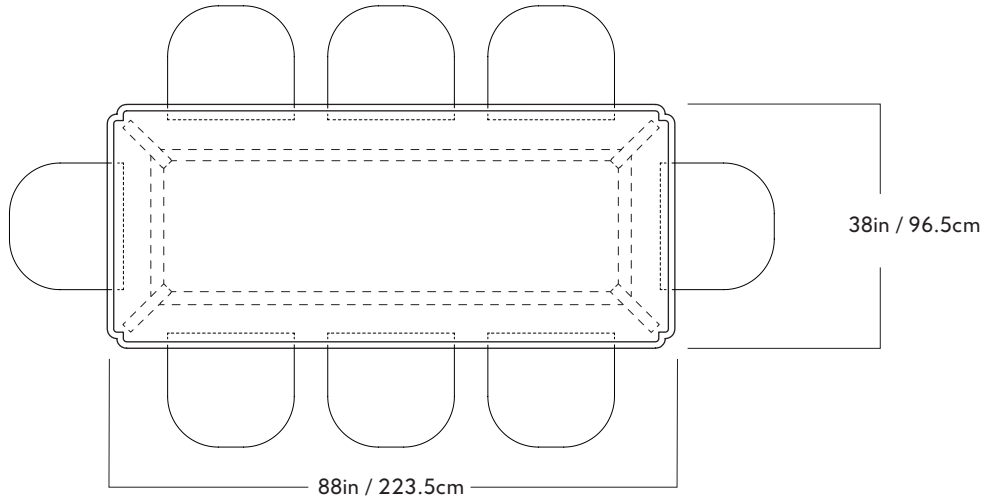

Roll & Hill

twentieth
www.twentieth.net
sales@twentieth.net
323.904.1200

Monroe

Materials

Ebonized Oak, Hard Maple, Black Walnut, White Oak

Dimensions

L 88in/223.5cm x W 38in/96.5cm x

H 29.75in/75.6cm

Weight

230lb/105kg *Product weights may vary by wood material

Shipping Dimensions

L96in/243.8cm x W45in/114.3cm x H15.5 in/39.4cm

Shipping Weight

300lb/136kg *Product weights may vary by wood material

88" Dining Table

Seating

Seats up to 8 chairs (20")

Wood Finishes

Natural oil

Metal Finishes

Unlaquered brass mounting plate

Upholstery

N/A