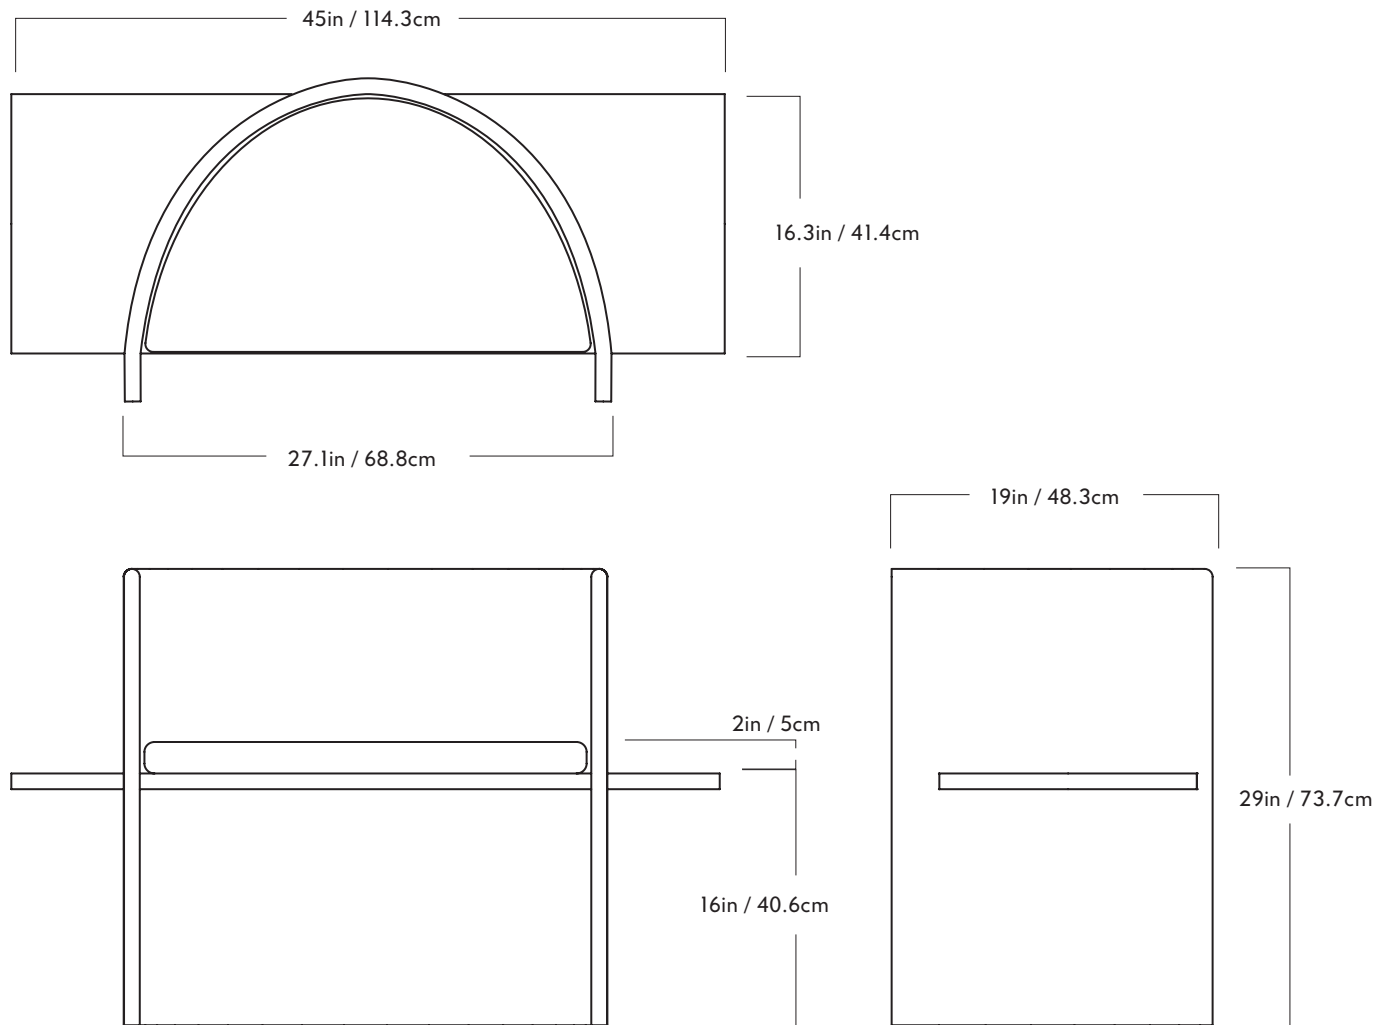

Roll & Hill

twentieth
www.twentieth.net
sales@twentieth.net
323.904.1200

Sit, Set

Materials

Black Walnut, White Oak

Dimensions

D 19in / 48.3cm x W 45in / 114.3cm x H 29in / 73.7cm

Seat Height: 16in / 40.6cm

Weight

65lb / 29.5kg *Product weights may vary by wood material

Shipping Dimensions

L 51in / 130cm x W 27in / 69cm x H 36in / 92cm

Shipping Weight

103lb / 47kg *Shipping weights may vary by wood material

Chair

Leather Consumption

23.4sq ft / 2.8 sq m