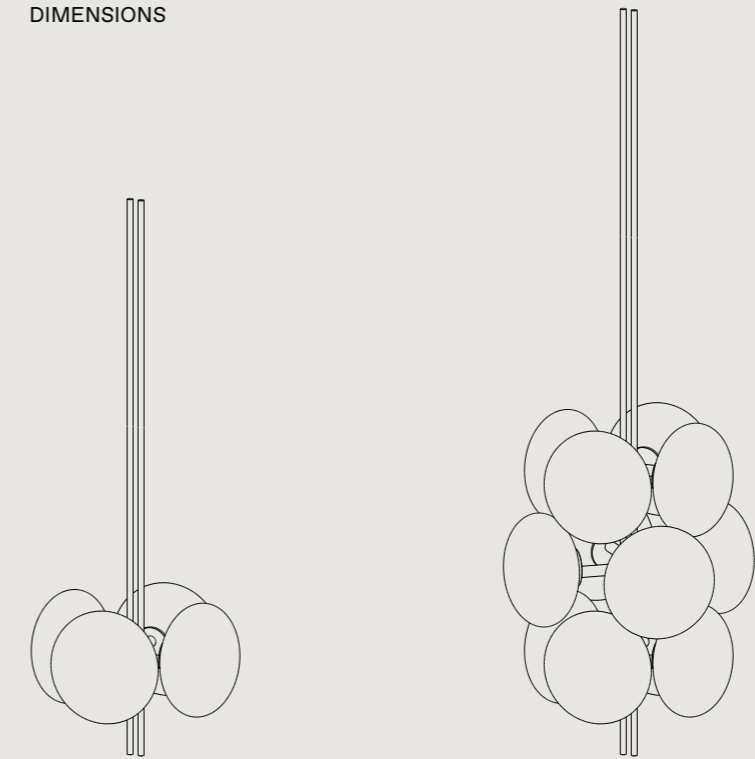

The duality of the brass structural element defines each piece, with dual vertical drops playfully interacting with horizontal crossings, creating a unity to the entire fixture.

CANOPY	VARIOUS - SEE CANOPY OPTIONS ON FOLLOWING PAGE		
DRIVER SIZE	220-240V PHASE AE104 L101 X W49 X H29 / L4" X W2" X H1.1" AE112 L130 X W68 X H31 / L5.1" X W2.7" X H1.2" 220-240V DALI AE104 L97 X W43X H30 / L3.8" X W1.7" X H1.2" AE112 L97 X W43X H30 / L3.8" X W1.7" X H1.2" 110-120V TRIAC AE104 L88 X W43 X H26.5 / L3.5" X W1.7" X H1" AE112 L121 X W44 X H26.5 / L4.8" X W1.7" X H1" 110-120V DALI AE104 L88 X W43 X H26.5 / L3.5" X W1.7" X H1" AE112 L121 X W44 X H26.5 / L4.8" X W1.7" X H1"		
SKU CODES	EG. AE104.G-WHT.BR-BRZ AERIS 104 CHANDELIER IN WHITE GLASS WITH A BRUSHED BRONZED BRASS FRAME  AE104.G-XXX.BR-XXX AERIS 104 CHANDELIER AE112.G-XXX.BR-XXX AERIS 112 CHANDELIER  <b>GLASS</b> FROSTED BLACK (G-FBL) BLACK (G-BLK) WHITE (G-WHT) CLEAR (G-CLR)  <b>FRAME</b> BRUSHED BRASS (BR-NAT) BRUSHED BLACKENED BRASS (BR-BLK) BRUSHED BRONZED BRASS (BR-BRZ)		
PRODUCT WEIGHT	AE104 12KG / 26.5LB AE112 32KG / 70.5LB		
PACKAGE WEIGHT	AE104 14KG / 31LB AE112 35KG / 77LB		
PACKAGE SIZE	AE104 1 X L 620 W 620 H 320 / L 24.4" W 24.4" H 12.6" AE112 1 X L 1220 W 620 H 420 / L 48" W 24.4" H 16.5"		

### DIMENSIONS

AE104  
 L 460 W 460 H 350  
 L 18.1" W 18.1" H 13.8"  
 MIN DROP HEIGHT - H 600 / 23.6"

AE112  
 L 550 W 550 H 740  
 L 21.7" W 21.7" H 29.1"  
 MIN DROP HEIGHT - H 1,000 / 39.4"

\*HANG HEIGHT NEEDS TO BE CONFIRMED PRIOR TO PRODUCTION, TOLERANCE IS +/- 25MM  
 \*POWER ACCESS POINT REQUIRED AT CENTRE OF CEILING CANOPY.

LARGE  
Ø14MM DOUBLE CANOPY  
CAN.ST.170.F14.XX-XXX

Ø170 X 40MM / 6.7" X 1.6"

DRIVER HOUSED IN CANOPY