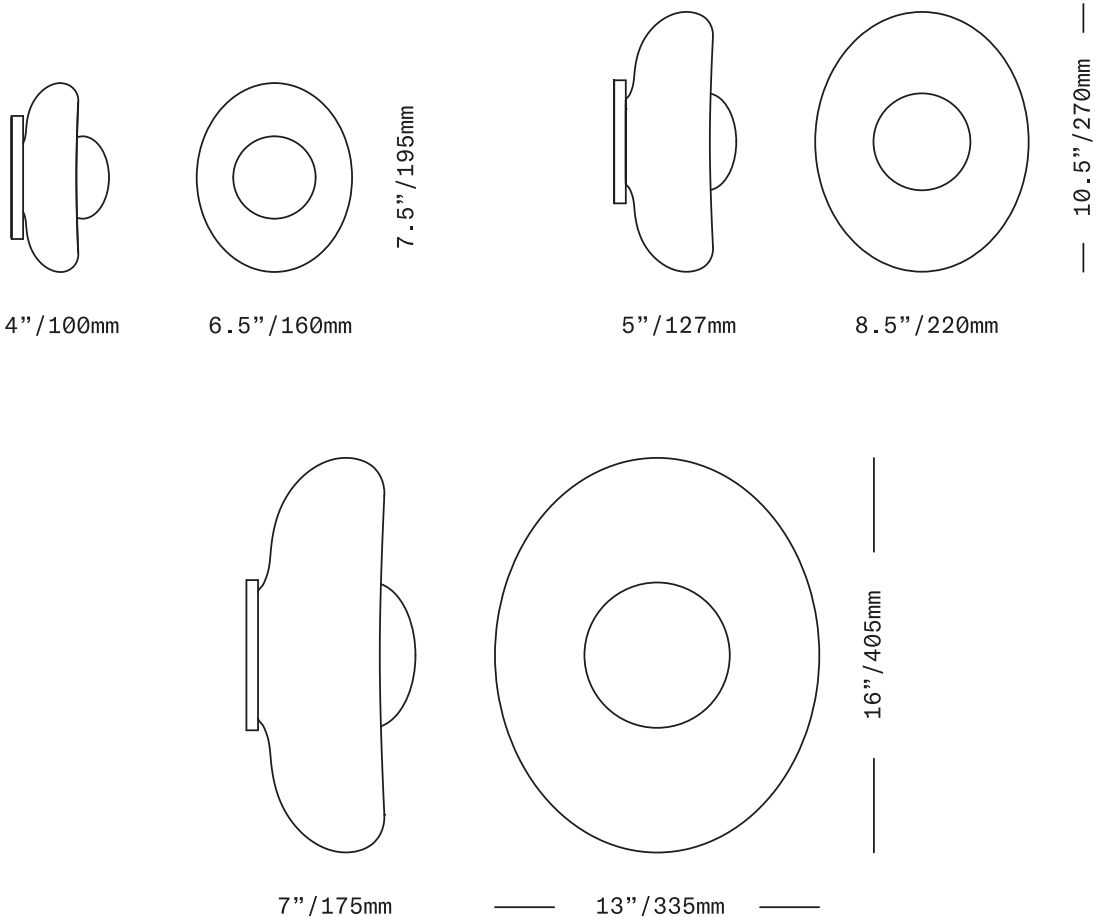

SkLO

Pillow

SCONCE/CEILING

Lit spheres of glass are nestled into a curving recess in a larger frosted pillow of glass. Each of the two shapes is available in three colors, allowing for a multitude of possible combinations. The soft organic geometry of the Pillow Sconces lends an approachable whimsy; the relationship between the smooth, smaller glass shape inside the concave, frosted outer glass adds an intriguing complexity.

UL listed suitable for dry and damp locations (US & Canada)

Socket 120V G9 7W Max

LED bulb included

Requires recessed electrical box for installation

Fixture weights (approximate):
 3lbs/1.5kg (LT230)
 5.5lbs/2.5kg (LT231)
 14lbs/6.5kg (LT232)

All glass dimensions are approximate – handblown glass dimensions vary by nature and intent

Made in the Czech Republic

LT230 [---][--] Small
 LT231 [---][--] Medium
 LT232 [---][--] Large

Glass colors
 Outer/Inner glass