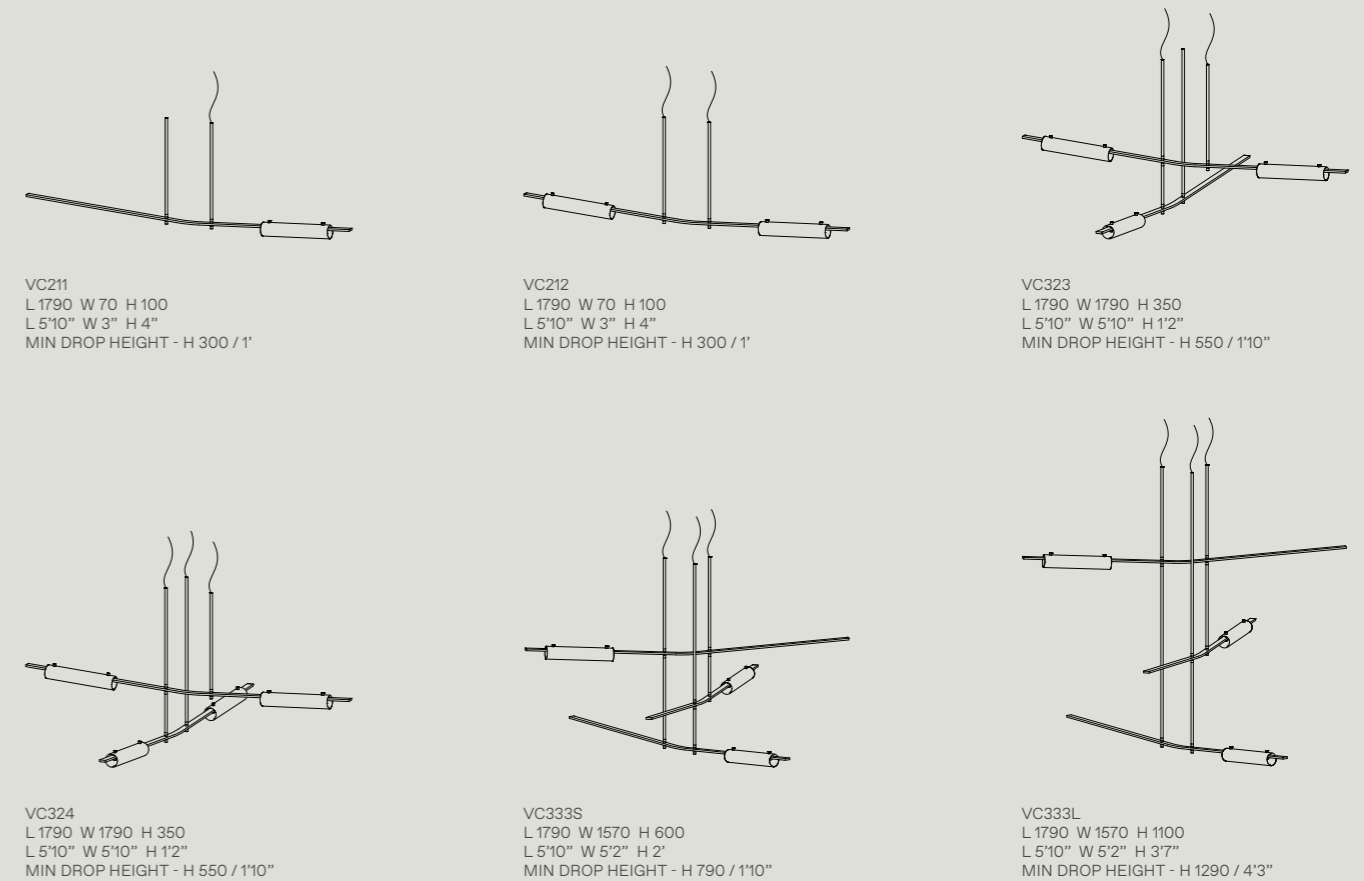

DIMENSIONS

*HANG HEIGHT NEEDS TO BE CONFIRMED PRIOR TO PRODUCTION.
*POWER ACCESS POINTS REQUIRED IN CEILING AS PER ABOVE.