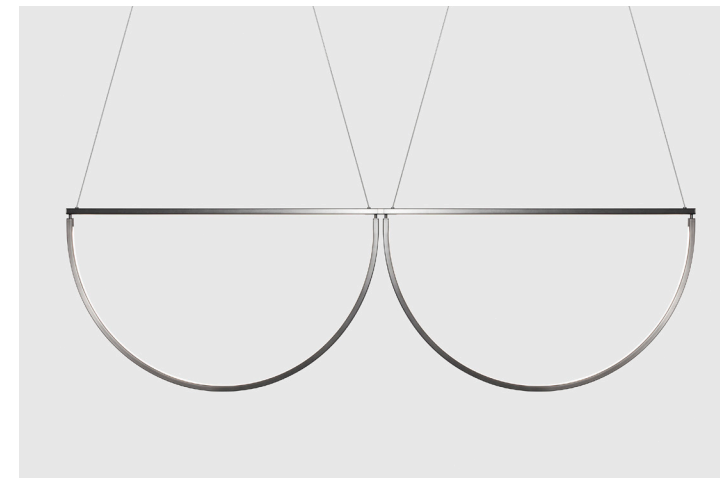

shown in gun metal

CHORD CONVOY- 36"+36" DIA. (91.4cm X 2)

FINISHES:

Metal: Brushed Brass, Polished Brass, Mottled Brass, Bronze, Gun Metal, Polished Nickel, Brushed Nickel, Blackened Steel

SPECIFICATIONS:

120V-277V, UL Listed, Dimmable
LED Temperature(K): 2200, 2700, 3000, 3500, 4000, 5000

LEAD TIME: 12 Weeks