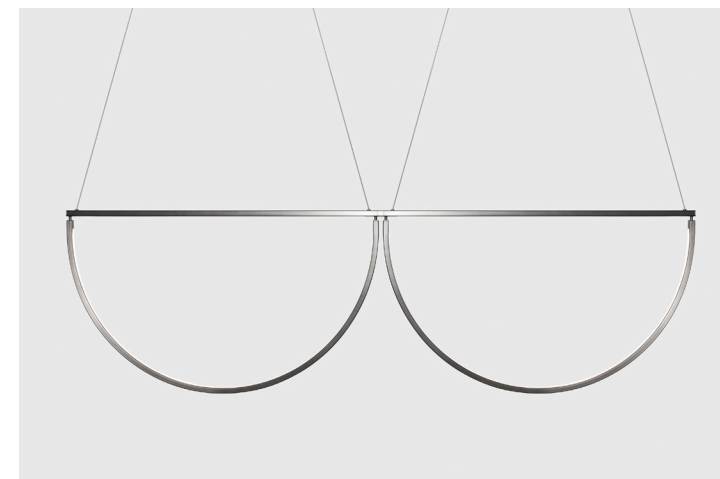

LEAD TIME: 12 Weeks

shown in gun metal

CHORD CONVOY- 36"+36" DIA. (91.4cm X 2)

FINISHES:

Metal: Brushed Brass, Polished Brass, Mottled Brass, Bronze, Gun Metal, Polished Nickel, Brushed Nickel, Blackened Steel

SPECIFICATIONS:

120V-277V, UL Listed, Dimmable
LED Temperature(K): 2200, 2700, 3000, 3500, 4000, 5000

LEAD TIME: 12 Weeks

shown in gun metal

CHORD CONVOY - 40"+40" DIA. (101.6cm X 2)

FINISHES:

Metal: Brushed Brass, Polished Brass, Mottled Brass, Bronze, Gun Metal, Polished Nickel, Brushed Nickel, Blackened Steel