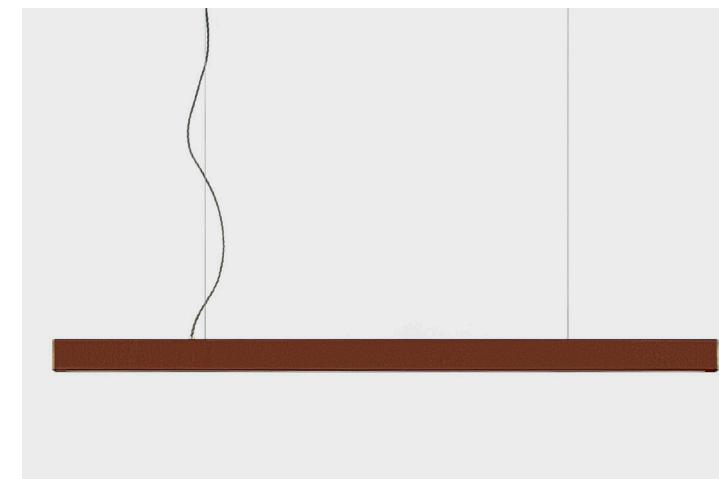

shown in dark brown leather & mottled brass

2X4 LEATHER - 96" (243.8cm)

FINISHES:

Metal: Brushed Brass, Polished Brass, Mottled Brass, Bronze, Gun Metal, Polished Nickel, Brushed Nickel, Blackened Steel

Leather: Black, Dark Brown, Cognac, Cobalt

SPECIFICATIONS:

120V-277V, UL Listed, Dimmable
LED Temperature (K): 2200, 2700, 3000, 3500, 4000, 5000

LEAD TIME: 10 Weeks