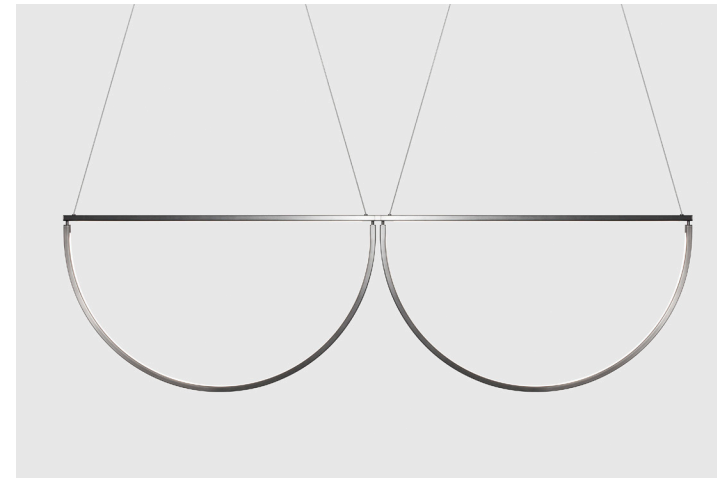

SPECIFICATIONS:

120V-277V, UL Listed, Dimmable
LED Temperature(K): 2200, 2700, 3000, 3500, 4000, 5000

LEAD TIME: 12 Weeks

shown in gun metal

CHORD CONVOY - 40"+40" DIA. (101.6cm X 2)

FINISHES:

Metal: Brushed Brass, Polished Brass, Mottled Brass, Bronze, Gun Metal, Polished Nickel, Brushed Nickel, Blackened Steel

SPECIFICATIONS:

120V-277V, UL Listed, Dimmable
LED Temperature(K): 2200, 2700, 3000, 3500, 4000, 5000

LEAD TIME: 12 Weeks

shown in gun metal

CHORD CONVOY - 48"+48" DIA. (121.9cm X 2)

FINISHES:

Metal: Brushed Brass, Polished Brass, Mottled Brass, Bronze, Gun Metal, Polished Nickel, Brushed Nickel, Blackened Steel

SPECIFICATIONS:

120V-277V, UL Listed, Dimmable
LED Temperature(K): 2200, 2700, 3000, 3500, 4000, 5000

LEAD TIME: 12 Week

shown in gun metal

CHORD CONVOY - 52"+52" DIA. (121.9cm X 2)

FINISHES:

Metal: Brushed Brass, Polished Brass, Mottled Brass, Bronze, Gun Metal, Polished Nickel, Brushed Nickel, Blackened Steel