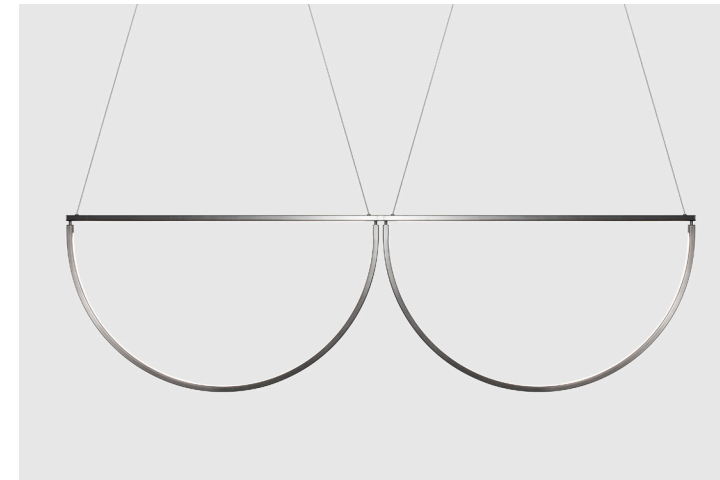

SPECIFICATIONS:

120V-277V, UL Listed, Dimmable
LED Temperature(K): 2200, 2700, 3000, 3500, 4000, 5000

LEAD TIME: 8-10 Weeks

shown in bronze

CHORD - 48" DIA. (121.9cm)

FINISHES:

Metal: Brushed Brass, Polished Brass, Mottled Brass, Bronze, Gun Metal, Polished Nickel, Brushed Nickel, Blackened Steel

SPECIFICATIONS:

120V-277V, UL Listed, Dimmable
LED Temperature(K): 2200, 2700, 3000, 3500, 4000, 5000

LEAD TIME: 8-10 Weeks

shown in bronze

CHORD - 52" DIA. (132.1cm)

FINISHES:

Metal: Brushed Brass, Polished Brass, Mottled Brass, Bronze, Gun Metal, Polished Nickel, Brushed Nickel, Blackened Steel

SPECIFICATIONS:

120V-277V, UL Listed, Dimmable
LED Temperature(K): 2200, 2700, 3000, 3500, 4000, 5000

LEAD TIME: 8-10 Weeks

PRICE LIST 2023_CHORD CONVOY

shown in gun metal

CHORD CONVOY - 30"+30" DIA. (76.2cm X 2)