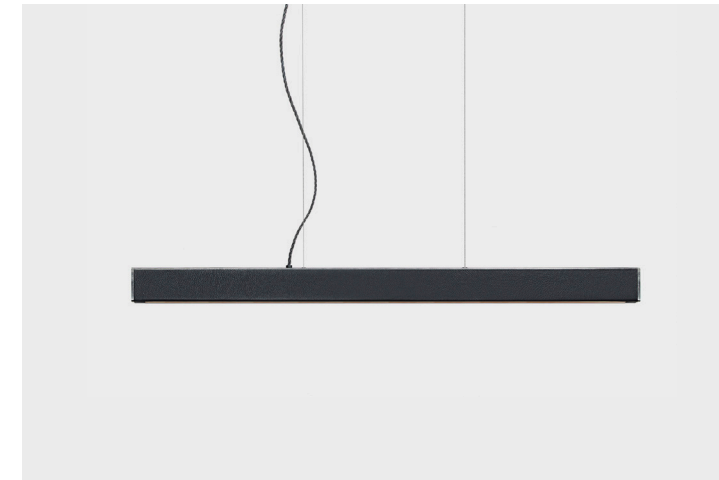

PRICE LIST 2023_2X4 LEATHER

shown in black leather & blackened steel

2X4 LEATHER - 48" (121.9cm)

FINISHES:

Metal: Brushed Brass, Polished Brass, Mottled Brass, Bronze, Gun Metal, Polished Nickel, Brushed Nickel, Blackened Steel

Leather: Black, Dark Brown, Cognac, Cobalt

SPECIFICATIONS:

120V-277V, UL Listed, Dimmable
LED Temperature (K): 2200, 2700, 3000, 3500, 4000, 5000

LEAD TIME: 10 Weeks