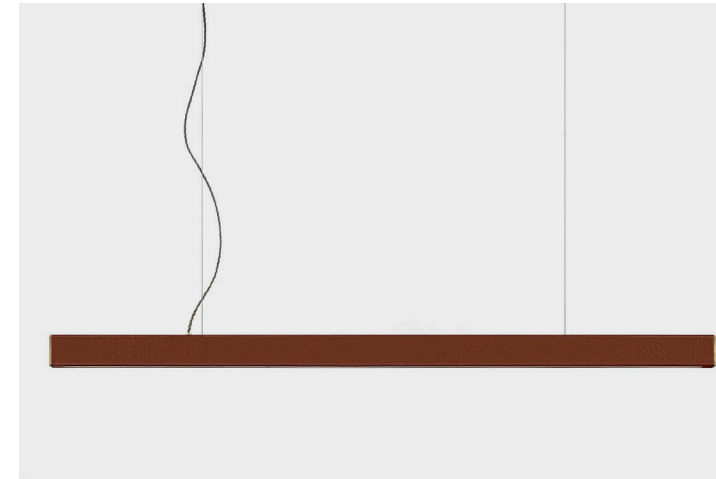

shown in dark brown leather & mottled brass

2X4 LEATHER - 144" (243.8cm)

FINISHES:

Metal: Brushed Brass, Polished Brass, Mottled Brass, Bronze, Gun Metal, Polished Nickel, Brushed Nickel, Blackened Steel

Leather: Black, Dark Brown, Cognac, Cobalt

SPECIFICATIONS:

120V-277V, UL Listed, Dimmable
LED Temperature (K): 2200, 2700, 3000, 3500, 4000, 5000

LEAD TIME: 12 Weeks