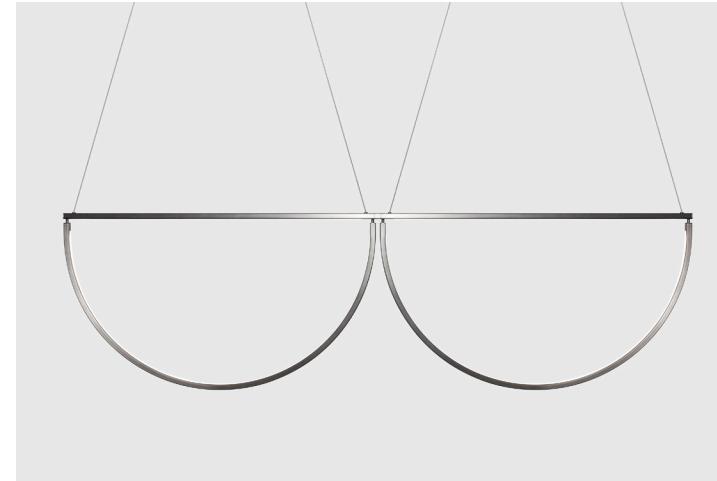

SPECIFICATIONS:

120V-277V, UL Listed, Dimmable
LED Temperature(K): 2200, 2700, 3000, 3500, 4000, 5000

LEAD TIME: 12 Weeks

shown in gun metal

CHORD CONVOY - 40"+40" DIA. (101.6cm X 2)

FINISHES:

Metal: Brushed Brass, Polished Brass, Mottled Brass, Bronze, Gun Metal, Polished Nickel, Brushed Nickel, Blackened Steel

SPECIFICATIONS:

120V-277V, UL Listed, Dimmable
LED Temperature(K): 2200, 2700, 3000, 3500, 4000, 5000

LEAD TIME: 12 Weeks

shown in gun metal

CHORD CONVOY - 48"+48" DIA. (121.9cm X 2)

FINISHES:

Metal: Brushed Brass, Polished Brass, Mottled Brass, Bronze, Gun Metal, Polished Nickel, Brushed Nickel, Blackened Steel