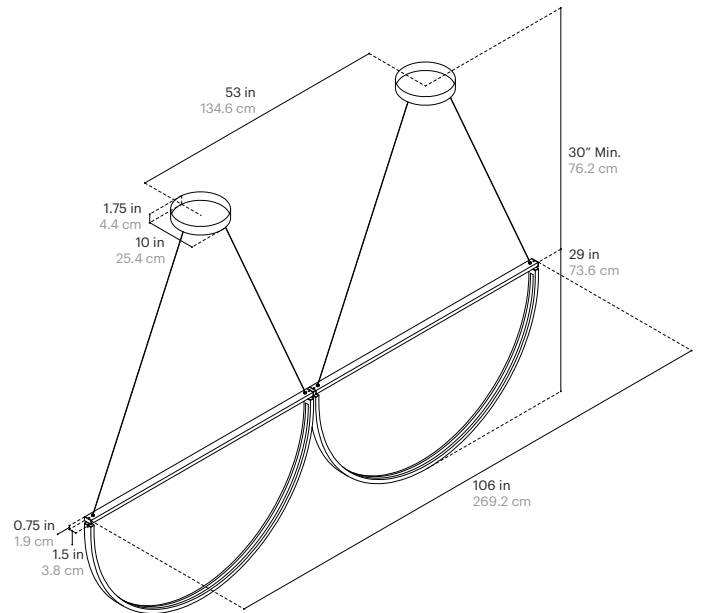

LED Temperatures (K):
2200, 2500, 2700, 3000, 3500, 4000, 5000

Cord Length:
120" / 304.8 cm, Field Adjustable

Minimum Drop Length:
30" / 76.2 cm

Note: Numbers / sizes of individual Chord modules are fully customizable