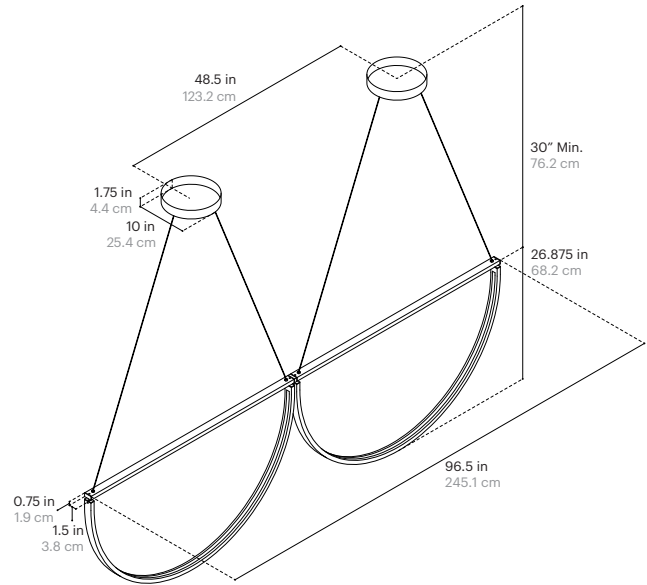

Fixture Weight:

16 lbs / 7.3 kg

Shipping Size and Weight:

55"L x 9"W x 29" H
386 cm x 23 cm x 74 cm
40 lbs / 18.1 kg

SPECIFICATIONS

LED:

Flexible LED Module (>60,000 Hour Lifespan)
Universal Voltage 120V-277V, 50Hz/60Hz

LED Temperatures (K):
2200, 2500, 2700, 3000, 3500, 4000, 5000

Cord Length:
120" / 304.8 cm, Field Adjustable

Minimum Drop Length:
30" / 76.2 cm

Note: Numbers / sizes of individual Chord modules are fully customizable