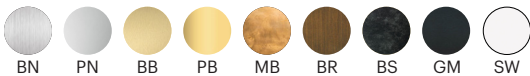

Cord Length:

120" / 304.8 cm, Field Adjustable

Minimum Drop Length:

30" / 76.2 cm

Note: Numbers / sizes of individual Chord modules are fully customizable

FINISH OPTIONS

Metal and Canopy Finishes:

Brushed Nickel, Polished Nickel, Brushed Brass, Polished Brass, Mottled Brass, Bronze, Blackened Steel, Gunmetal, Satin White

SPECIFICATION CODE

Fixture	Size	LED Temp	Brightness	Dimming
CON	30		SB	UNV
		22 - 2200K		
		25 - 2500K		
		27 - 2700K		
		30 - 3000K		
		35 - 3500K		
		40 - 4000K		
		50 - 5000K		

FINISH CODE

Metal Finish		Canopy Finish	
BN - Brushed Nickel	BR - Bronze	SN - Brushed Nickel	BR - Bronze
PN - Polished Nickel	BS - Blackened Steel	PN - Polished Nickel	BS - Blackened Steel
BB - Brushed Brass	GM - Gunmetal	BB - Brushed Brass	GB - Gunmetal
PB - Polished Brass		PB - Polished Brass	SW - Satin White
MB - Mottled Brass		MB - Mottled Brass	

FINISH OPTIONS

Metal and Canopy Finishes:
Brushed Nickel, Polished Nickel, Brushed Brass, Polished Brass, Mottled Brass, Bronze, Blackened Steel, Gunmetal, Satin White

SPECIFICATION CODE

Fixture	Size	LED Temp	Brightness	Dimming
CON	36		SB	UNV
		22 - 2200K		
		25 - 2500K		
		27 - 2700K		
		30 - 3000K		
		35 - 3500K		
		40 - 4000K		
		50 - 5000K		