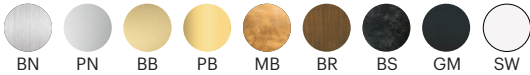

SPECIFICATION CODE

Fixture	Size	LED Temp	Brightness	Dimming
CON	30		SB	UNV
		22 - 2200K		
		25 - 2500K		
		27 - 2700K		
		30 - 3000K		
		35 - 3500K		
		40 - 4000K		
		50 - 5000K		

FINISH CODE

Metal Finish		Canopy Finish	
BN - Brushed Nickel	BR - Bronze	SN - Brushed Nickel	BR - Bronze
PN - Polished Nickel	BS - Blackened Steel	PN - Polished Nickel	BS - Blackened Steel
BB - Brushed Brass	GM - Gunmetal	BB - Brushed Brass	GB - Gunmetal
PB - Polished Brass		PB - Polished Brass	SW - Satin White
MB - Mottled Brass		MB - Mottled Brass	

LED Temperatures (K):
2200, 2500, 2700, 3000, 3500, 4000, 5000

Cord Length:
120" / 304.8 cm, Field Adjustable

Minimum Drop Length:
30" / 76.2 cm

Note: Numbers / sizes of individual Chord modules are fully customizable

FINISH OPTIONS

Metal and Canopy Finishes:
Brushed Nickel, Polished Nickel, Brushed Brass, Polished Brass, Mottled Brass, Bronze, Blackened Steel, Gunmetal, Satin White

SPECIFICATION CODE

Fixture	Size	LED Temp	Brightness	Dimming
CON	36		SB	UNV
		22 - 2200K		
		25 - 2500K		
		27 - 2700K		
		30 - 3000K		
		35 - 3500K		
		40 - 4000K		
		50 - 5000K		

FINISH CODE

Metal Finish		Canopy Finish	
BN - Brushed Nickel	BR - Bronze	SN - Brushed Nickel	BR - Bronze
PN - Polished Nickel	BS - Blackened Steel	PN - Polished Nickel	BS - Blackened Steel
BB - Brushed Brass	GM - Gunmetal	BB - Brushed Brass	GB - Gunmetal
PB - Polished Brass		PB - Polished Brass	SW - Satin White
MB - Mottled Brass		MB - Mottled Brass	