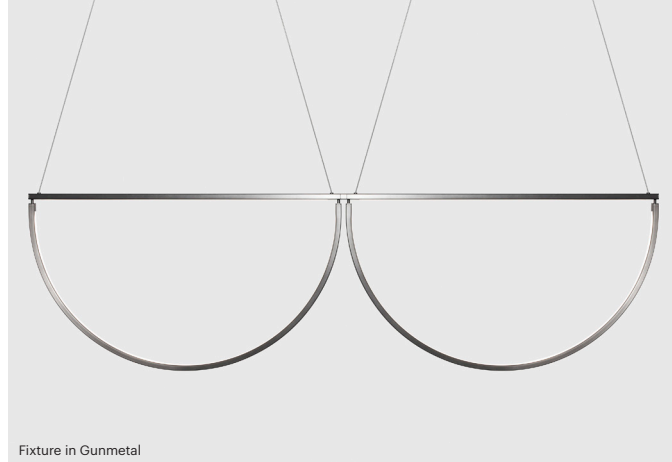

AlexAllen
Studio

twentieth
sales@twentieth.net
323.904.1200
www.twentieth.net

Chord Convoy (36" + 36")