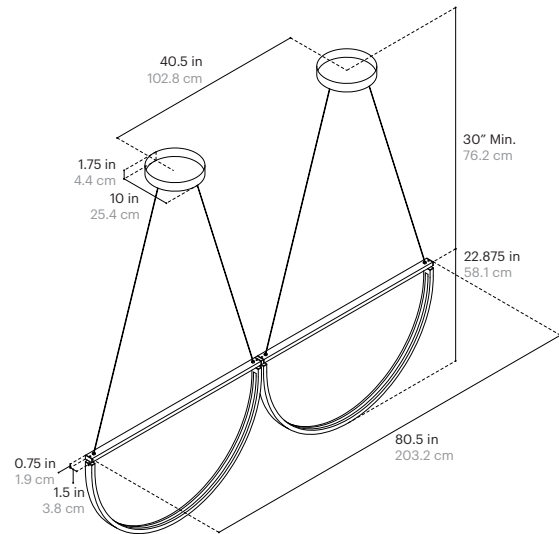

Fixture Weight:

16 lbs / 7.3 kg

Shipping Size and Weight:

55"L x 9"W x 29" H
386 cm x 23 cm x 74 cm
40 lbs / 18.1 kg

SPECIFICATIONS

LED:

Flexible LED Module (>60,000 Hour Lifespan)
Universal Voltage 120V-277V, 50Hz/60Hz

LED Temperatures (K):
2200, 2500, 2700, 3000, 3500, 4000, 5000

Cord Length:
120" / 304.8 cm, Field Adjustable

Minimum Drop Length:
30" / 76.2 cm

Note: Numbers / sizes of individual Chord modules are fully customizable

Materials:
Steel Tube, and Acrylic

Certifications:
Dry / Damp Location
UL Listed (US and Canada)
CE Listed (EU)

Warranty:
5 years

Fixture Weight:
20 lbs / 9.1 kg

Shipping Size and Weight:
55"L x 9"W x 29" H
152 cm x 25 cm x 25 cm
60 lbs / 27.2 kg