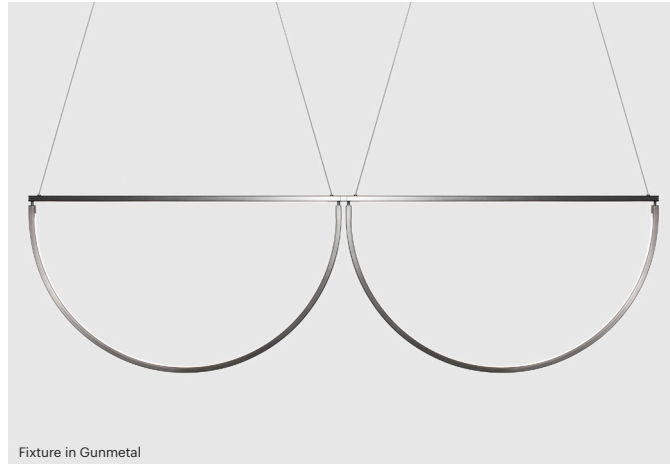

AlexAllen
Studio

twentieth
sales@twentieth.net
323.904.1200
www.twentieth.net

Chord Convoy (30" + 30")

Fixture in Gunmetal

Canopy in Bronze

PRODUCT INFORMATION

Year of Design:

2017

Fixture Weight:

16 lbs / 7.3 kg

Shipping Size and Weight:

55"L x 9"W x 29" H
386 cm x 23 cm x 74 cm
40 lbs / 18.1 kg

SPECIFICATIONS

LED:

Flexible LED Module (>60,000 Hour Lifespan)
Universal Voltage 120V-277V, 50Hz/60Hz