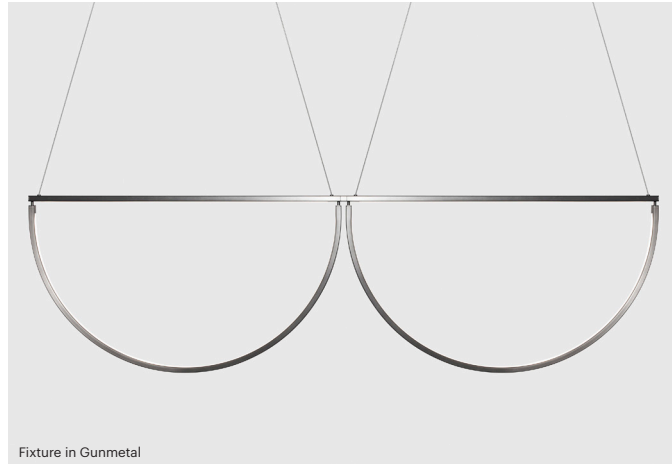

Canopy in Bronze

AlexAllen
Studio

twentieth
sales@twentieth.net
323.904.1200
www.twentieth.net

Chord Convoy (40" + 40")

Fixture in Gunmetal