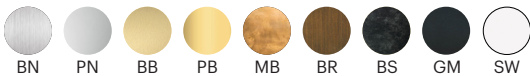

FINISH OPTIONS

Metal and Canopy Finishes:
Brushed Nickel, Polished Nickel, Brushed Brass, Polished Brass, Mottled Brass, Bronze, Blackened Steel, Gunmetal, Satin White

SPECIFICATION CODE

Fixture	Size	LED Temp	Brightness	Dimming
CON	40		SB	UNV
		22 - 2200K		
		25 - 2500K		
		27 - 2700K		
		30 - 3000K		
		35 - 3500K		
		40 - 4000K		
		50 - 5000K		

FINISH OPTIONS

Metal and Canopy Finishes:

Brushed Nickel, Polished Nickel, Brushed Brass, Polished Brass, Mottled Brass, Bronze, Blackened Steel, Gunmetal, Satin White

SPECIFICATION CODE

Fixture	Size	LED Temp	Brightness	Dimming
CON	48		SB	UNV
		22 - 2200K		
		25 - 2500K		
		27 - 2700K		
		30 - 3000K		
		35 - 3500K		
		40 - 4000K		
		50 - 5000K		

FINISH OPTIONS

Metal and Canopy Finishes:

Brushed Nickel, Polished Nickel, Brushed Brass, Polished Brass, Mottled Brass, Bronze, Blackened Steel, Gunmetal, Satin White

SPECIFICATION CODE

Fixture	Size	LED Temp	Brightness	Dimming
CON	52		SB	UNV
		22 - 2200K		
		25 - 2500K		
		27 - 2700K		
		30 - 3000K		
		35 - 3500K		
		40 - 4000K		
		50 - 5000K		