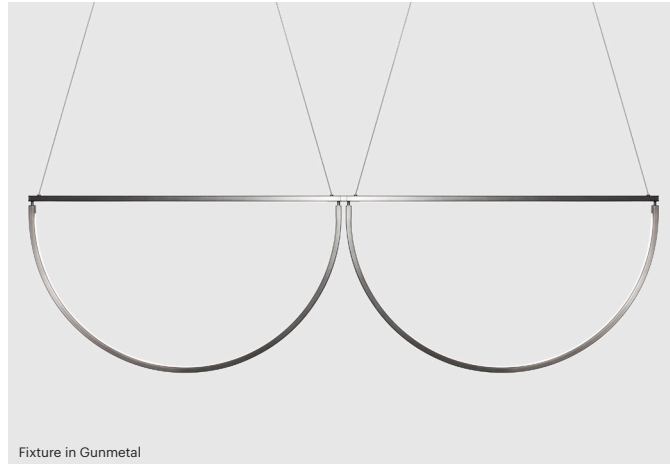

AlexAllen
Studio

twentieth
sales@twentieth.net
323.904.1200
www.twentieth.net

Chord Convoy (48" + 48")