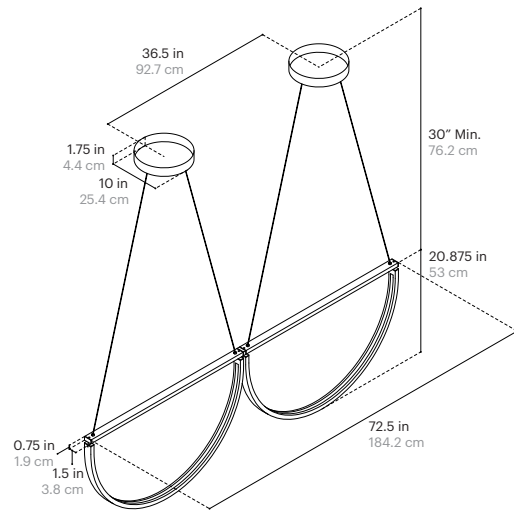

Fixture Weight:

16 lbs / 7.3 kg

Shipping Size and Weight:

55"L x 9"W x 29" H
386 cm x 23 cm x 74 cm
40 lbs / 18.1 kg

SPECIFICATIONS

LED:

Flexible LED Module (>60,000 Hour Lifespan)
Universal Voltage 120V-277V, 50Hz/60Hz

Certifications:
Dry / Damp Location
UL Listed (US and Canada)
CE Listed (EU)

Warranty:
5 years

Fixture Weight:
18 lbs / 8.2 kg

Shipping Size and Weight:
55"L x 9"W x 29" H
152 cm x 25 cm x 25 cm
50 lbs / 22.6 kg

LED Temperatures (K):
2200, 2500, 2700, 3000, 3500, 4000, 5000

Cord Length:
120" / 304.8 cm, Field Adjustable

Minimum Drop Length:
30" / 76.2 cm

Note: Numbers / sizes of individual Chord modules are fully customizable

Materials:
Steel Tube, and Acrylic

Certifications:
Dry / Damp Location
UL Listed (US and Canada)
CE Listed (EU)

Warranty:
5 years

Fixture Weight:
20 lbs / 9.1 kg

Shipping Size and Weight:
55"L x 9"W x 29" H
152 cm x 25 cm x 25 cm
60 lbs / 27.2 kg