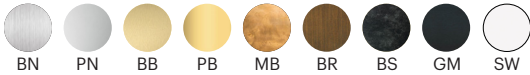

SPECIFICATION CODE

Fixture	Size	LED Temp	Brightness	Dimming
CON	30		SB	UNV
		22 - 2200K		
		25 - 2500K		
		27 - 2700K		
		30 - 3000K		
		35 - 3500K		
		40 - 4000K		
		50 - 5000K		

FINISH CODE

Metal Finish		Canopy Finish	
BN - Brushed Nickel	BR - Bronze	SN - Brushed Nickel	BR - Bronze
PN - Polished Nickel	BS - Blackened Steel	PN - Polished Nickel	BS - Blackened Steel
BB - Brushed Brass	GM - Gunmetal	BB - Brushed Brass	GB - Gunmetal
PB - Polished Brass		PB - Polished Brass	SW - Satin White
MB - Mottled Brass		MB - Mottled Brass	

FINISH OPTIONS

Metal and Canopy Finishes:
Brushed Nickel, Polished Nickel, Brushed Brass, Polished Brass, Mottled Brass, Bronze, Blackened Steel, Gunmetal, Satin White

SPECIFICATION CODE

Fixture	Size	LED Temp	Brightness	Dimming
CON	36		SB	UNV
		22 - 2200K		
		25 - 2500K		
		27 - 2700K		
		30 - 3000K		
		35 - 3500K		
		40 - 4000K		
		50 - 5000K		

FINISH CODE

Metal Finish		Canopy Finish	
BN - Brushed Nickel	BR - Bronze	SN - Brushed Nickel	BR - Bronze
PN - Polished Nickel	BS - Blackened Steel	PN - Polished Nickel	BS - Blackened Steel
BB - Brushed Brass	GM - Gunmetal	BB - Brushed Brass	GB - Gunmetal
PB - Polished Brass		PB - Polished Brass	SW - Satin White
MB - Mottled Brass		MB - Mottled Brass	

FINISH OPTIONS

Metal and Canopy Finishes:
Brushed Nickel, Polished Nickel, Brushed Brass, Polished Brass, Mottled Brass, Bronze, Blackened Steel, Gunmetal, Satin White

SPECIFICATION CODE

Fixture	Size	LED Temp	Brightness	Dimming
CON	40		SB	UNV
		22 - 2200K		
		25 - 2500K		
		27 - 2700K		
		30 - 3000K		
		35 - 3500K		
		40 - 4000K		
		50 - 5000K		