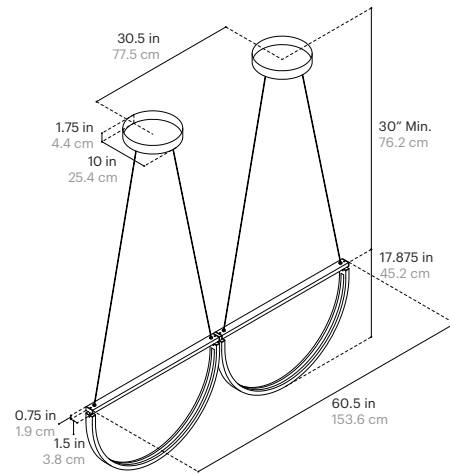

Fixture Weight:

16 lbs / 7.3 kg

Shipping Size and Weight:

55"L x 9"W x 29" H
386 cm x 23 cm x 74 cm
40 lbs / 18.1 kg

SPECIFICATIONS

LED:

Flexible LED Module (>60,000 Hour Lifespan)
Universal Voltage 120V-277V, 50Hz/60Hz

Cord Length:

120" / 304.8 cm, Field Adjustable

Minimum Drop Length:

30" / 76.2 cm

Note: Numbers / sizes of individual Chord modules are fully customizable

FINISH OPTIONS

Metal and Canopy Finishes:

Brushed Nickel, Polished Nickel, Brushed Brass, Polished Brass, Mottled Brass, Bronze, Blackened Steel, Gunmetal, Satin White

LED Temperatures (K):
2200, 2500, 2700, 3000, 3500, 4000, 5000

Cord Length:
120" / 304.8 cm, Field Adjustable

Minimum Drop Length:
30" / 76.2 cm

Note: Numbers / sizes of individual Chord modules are fully customizable