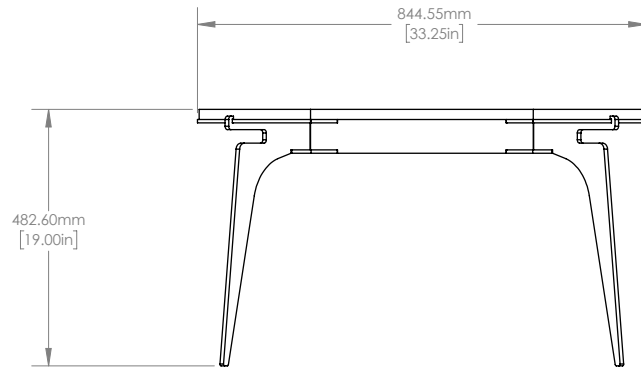

SPECIFICATIONS

Standard Finishes:

Metal: Blackened Steel, Satin Nickel,
Satin Brass or Satin Copper

Marble: Grigio Carnico, Silver Wave or Bianca Gioia

Specifications:

Dimensions: 33.25" x 16.75" x 19" H

85 cm x 43 cm x 48 cm H

Weight: 61 lbs / 27.75 kg

Standard lead time: 12 - 14 weeks

Custom finishes available upon inquiry.

Made and assembled in Canada.

STANDARD FINISHES

Metal:

Marble: