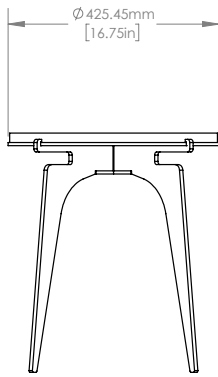

SPECIFICATIONS

Standard Finishes:

Metal: Blackened Steel, Satin Nickel,
Satin Brass or Satin Copper

Marble: Grigio Carnico, Silver Wave or Bianca Gioia

Specifications:

Dimensions: 33.25" x 16.75" x 19" H

85 cm x 43 cm x 48 cm H

Weight: 61 lbs / 27.75 kg

Standard lead time: 12 - 14 weeks

Custom finishes available upon inquiry.

Made and assembled in Canada.

STANDARD FINISHES

Metal:

Marble: