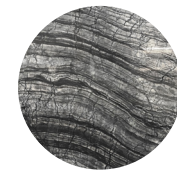

### Metal:

Blackened Steel -  
Base/Hardware

Satin Nickel -  
Base/Hardware

Satin Brass -  
Base/Hardware

Satin Copper -  
Base/Hardware

### Marble:

Grigio Carnico -  
Black Marble

Silver Wave -  
Silver Marble

Bianca Gioia -  
White Marble