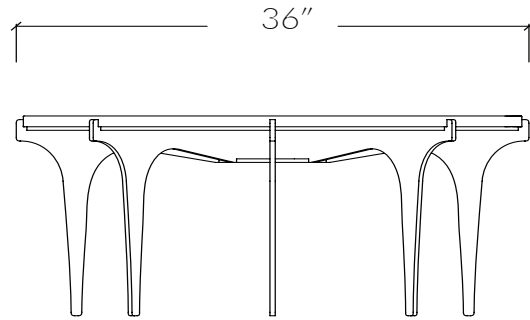

SPECIFICATIONS

Standard Finishes:

Metal: Blackened Steel, Satin Nickel,
Satin Brass or Satin Copper

Marble: Grigio Carnico, Silver Wave or Bianca Gioia

Specifications:

Dimensions: 36" D x 17" H

91.5 cm D x 43 cm H

Weight: 150 lbs / 68 kg

Standard lead time: 12 - 14 weeks

Custom finishes available upon inquiry.

Made and assembled in Canada.

STANDARD FINISHES

Metal:

Marble: