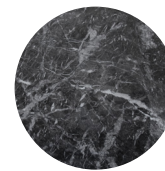

### Standard Finishes:

Metal: Blackened Steel, Satin Nickel,  
Satin Brass or Satin Copper

Marble: Grigio Carnico, Silver Wave or Bianca Gioia

### Metal:

Blackened Steel -  
Base/Hardware

Satin Nickel -  
Base/Hardware

Satin Brass -  
Base/Hardware

Satin Copper -  
Base/Hardware

### Marble:

Grigio Carnico -  
Black Marble

Silver Wave -  
Silver Marble

Bianca Gioia -  
White Marble