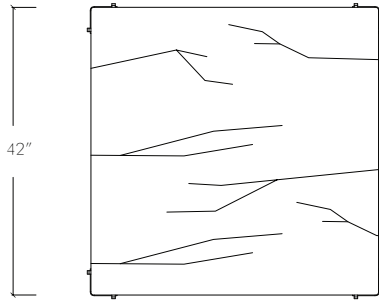

SPECIFICATIONS

Standard Finishes:

Metal: Blackened Steel, Satin Nickel,
Satin Brass or Satin Copper

Marble: Grigio Carnico, Silver Wave or Bianca Gioia

Specifications:

Dimensions: 42" x 42" x 17" H

107 cm x 107 cm x 43 cm H

Weight: 198 lbs / 90 kg

Standard lead time: 12 - 14 weeks

Custom finishes available upon inquiry.

Made and assembled in Canada.

STANDARD FINISHES

Metal:

Marble: