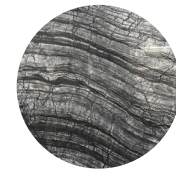

Through its reinterpretation of a classic geometric aesthetic, the Prong offers a dynamic interplay of round contours intersecting with long delicate legs. Base and hardware finishes available in black steel, brass, copper, and nickel.

Blackened Steel -
Base/Hardware

Satin Nickel -
Base/Hardware

Satin Brass -
Base/Hardware

Satin Copper -
Base/Hardware

Marble:

Grigio Carnico -
Black Marble

Silver Wave -
Silver Marble

Bianca Gioia -
White Marble