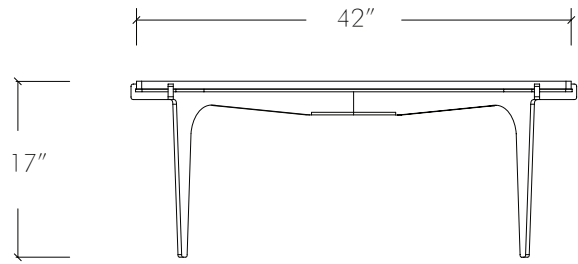

SPECIFICATIONS

Standard Finishes:

Metal: Blackened Steel, Satin Nickel,
Satin Brass or Satin Copper

Marble: Grigio Carnico, Silver Wave or Bianca Gioia

Specifications:

Dimensions: 42" x 42" x 17" H

107 cm x 107 cm x 43 cm H

Weight: 198 lbs / 90 kg

Standard lead time: 12 - 14 weeks

Custom finishes available upon inquiry.

Made and assembled in Canada.

STANDARD FINISHES

Metal:

Marble: