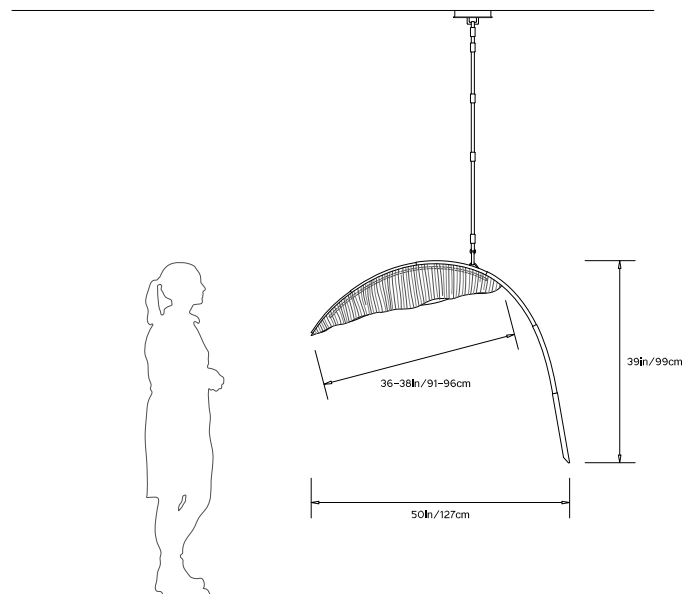

NANA LURE 36 LAMP

Collection:

Lure

Design Year:

2019

Available in 2 standard sizes:

Nana Lure 36

Nana Lure 48

Dimensions:

Overall: W 50in/1.3m x D 15in/38cm x H 39in/99cm

Shade: W 36in/96cm x D 15in/38cm x H 7.5in/19cm

Dimensions are approximate and may vary slightly.

Weight:

7lb/3kg

Specifications:

Wattage: 13

Lumens: 960

Color Temperature: 2400K

Life Hours: 50,000+

CRI: 95+

Internal TRIAC Dimmable Driver in canopy (120V)

Remote Driver upon request

Suspension and Metal Finish:

Standard: Ships with 6ft/1.8m Patinated Steel stem and oval canopy (L 7in/17.8cm x W 5.5/14cm) in matching metal finish. Stem can be cut on site. Longer stem lengths available upon request.

Upgrade: Custom Leather Strap with Mottled Brass hardware and oval canopy (L 7in/17.8cm x W 5.5/14cm) in matching metal finish. Overall drop height to be specified at time of order.

Materials:

Hand-painted Cast Cotton Paper, Patinated Steel, LED

Leaf Option:

Solid, Split

Made in New York