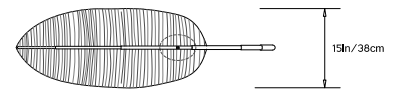

NANA LURE 36 LAMP

Collection:

Lure

Design Year:

2019

Available in 2 standard sizes:

Nana Lure 36

Nana Lure 48

Dimensions:

Overall: W 50in/1.3m x D 15in/38cm x H 39in/99cm

Shade: W 36in/96cm x D 15in/38cm x H 7.5in/19cm

Dimensions are approximate and may vary slightly.

Weight:

7lb/3kg

Specifications:

Wattage: 13

Lumens: 960

Color Temperature: 2400K

Life Hours: 50,000+

CRI: 95+

Internal TRIAC Dimmable Driver in canopy (120V)

Remote Driver upon request

Suspension and Metal Finish:

Standard: Ships with 6ft/1.8m Patinated Steel stem and oval canopy (L 7in/17.8cm x W 5.5/14cm) in matching metal finish. Stem can be cut on site. Longer stem lengths available upon request.

Upgrade: Custom Leather Strap with Mottled Brass hardware and oval canopy (L 7in/17.8cm x W 5.5/14cm) in matching metal finish. Overall drop height to be specified at time of order.

Materials:

Hand-painted Cast Cotton Paper, Patinated Steel, LED

Leaf Option:

Solid, Split

Made in New York