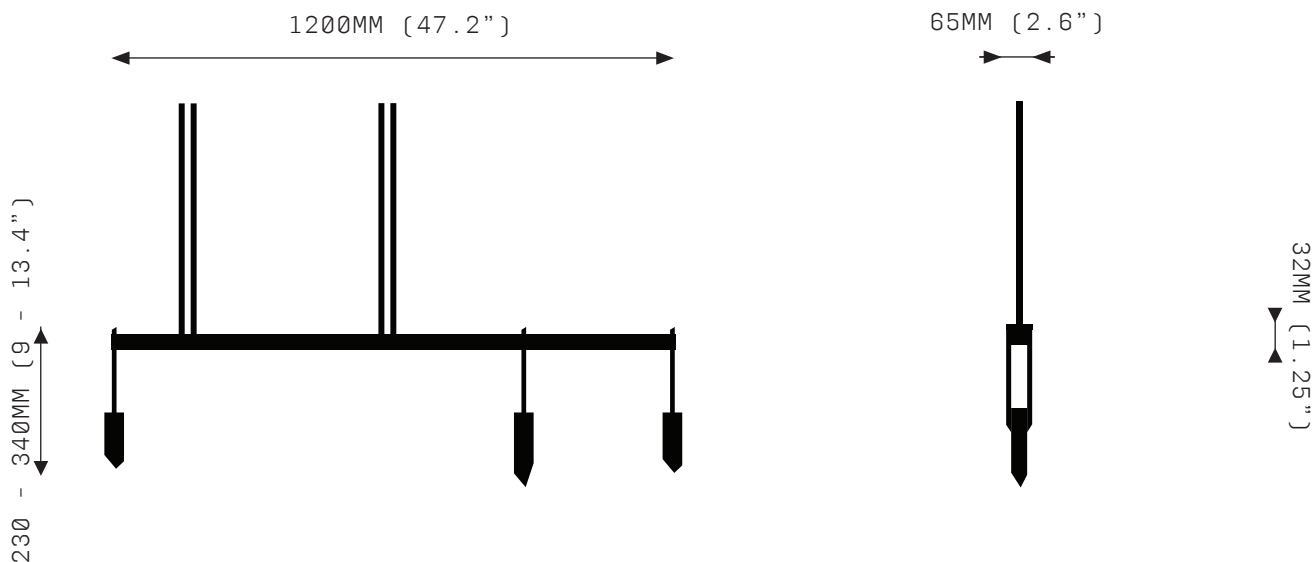

ABACUS 1200

FRONT VIEW

SIDE VIEW

SPECIFICATIONS

Ordering Code:
ABA.1200

Lamp:
24V LED WW 2700K

Lumens:
1854 LM

Voltage:
24V DC

Watts:
23W

Weight:
Approx. 7 kg*
*Exclusive of canopy

Inclusions:
3 Quartz crystal drops
Power Supply Unit x 60W

Exclusions:
User Interface, Dimmer Unit

PRODUCT OPTIONS

Finishes:
AB Aged Brass

Suspension: *
ROD Vertical Rod
*Contact us for alternatives.

Canopy: *
Linear Flush Mount
Linear Surface Mount
*Refer to Canopy Specification Guide

Extra crystal drops available on request.

WARRANTY

3 Years Fixture
3 Years Power Supply Unit
3 Years LED

Abacus is a solid fixture that will require very little maintenance over the years.

If your Abacus is treated with care, it will shine brightly for many years to come.

Quartz is a mineral formed by the Earth. Each crystal piece will be unique due to natural variation of size, shape, colour and clarity.

Contact us for custom variations.

Installation should only be undertaken by a qualified professional