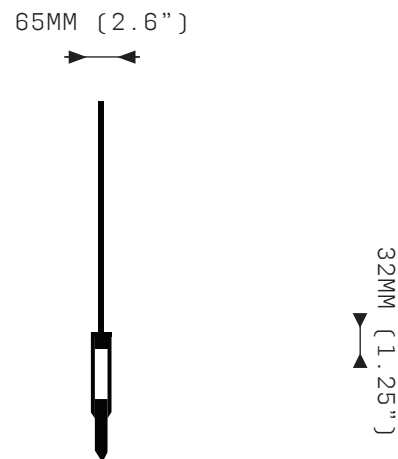

SIDE VIEW

SPECIFICATIONS

Ordering Code:
ABA.1500

Lamp:
24V LED WW 2700K

Lumens:
2318 LM

Voltage:
24V DC

Watts:
29W

Weight:
Approx. 10Kg*
*Exclusive of canopy

Inclusions:
5 Quartz crystal drops
Power Supply Unit x 60W

Exclusions:
User Interface, Dimmer Unit

PRODUCT OPTIONS

Finishes:
AB Aged Brass

Suspension: *
ROD Vertical Rod
*Contact us for alternatives.

Canopy: *
Linear Flush Mount
Linear Surface Mount
*Refer to Canopy Specification Guide

Extra crystal drops available on request.

WARRANTY

3 Years Fixture
3 Years Power Supply Unit
3 Years LED

Abacus is a solid fixture that will require very little maintenance over the years.

If your Abacus is treated with care, it will shine brightly for many years to come.

Quartz is a mineral formed by the Earth. Each crystal piece will be unique due to natural variation of size, shape, colour and clarity.

Contact us for custom variations.

Installation should only be undertaken by a qualified professional