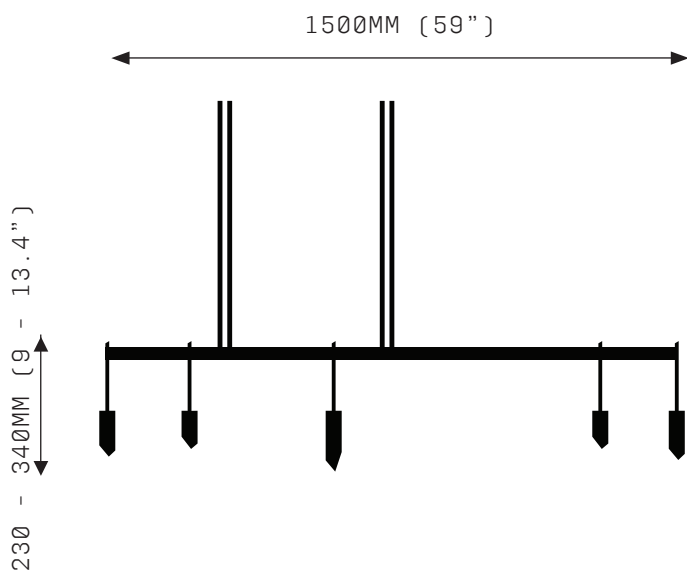

ABACUS 1500

FRONT VIEW