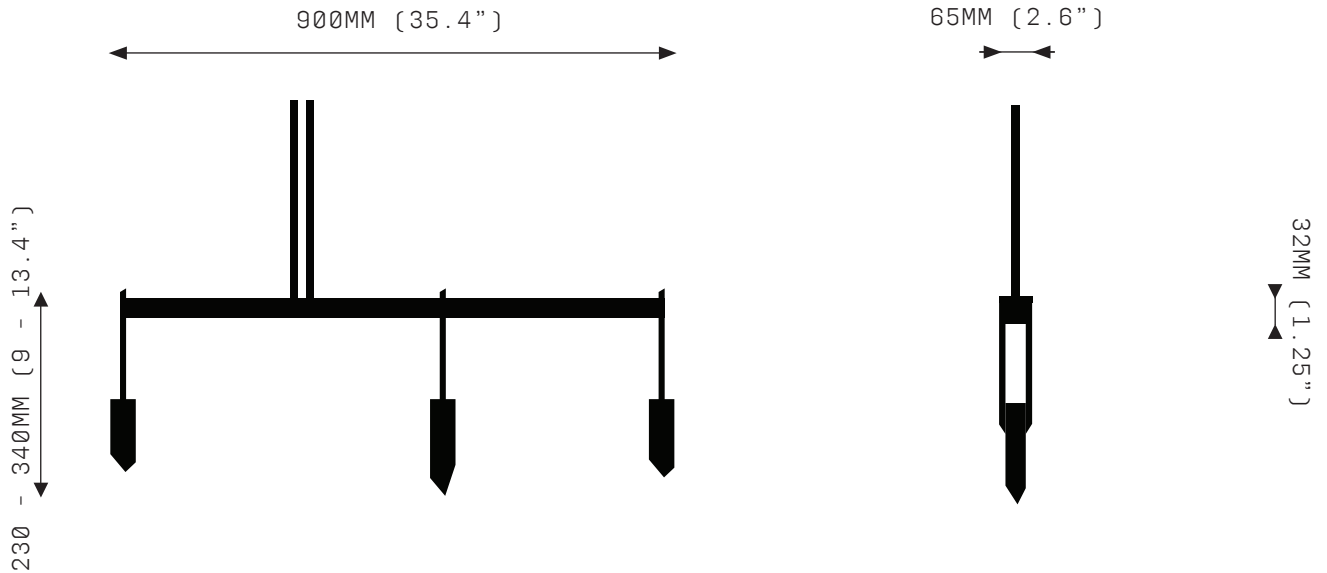

ABACUS 900

FRONT VIEW

SIDE VIEW

SPECIFICATIONS

Ordering Code:
ABA.900

Lamp:
24V LED WW 2700K

Lumens:
1391 LM

Voltage:
24V DC

Watts:
18W

Weight:
Approx. 6kg*
*Exclusive of canopy

Inclusions:
3 Quartz crystal drops
Power Supply Unit x 60W

Exclusions:
User Interface, Dimmer Unit

PRODUCT OPTIONS

Finishes:
AB Aged Brass

Suspension: *
ROD Vertical Rod
*Contact us for alternatives.

Canopy: *
Linear Flush Mount
Linear Surface Mount
*Refer to Canopy Specification Guide

Extra crystal drops available on request.

WARRANTY

3 Years Fixture
3 Years Power Supply Unit
3 Years LED

Abacus is a solid fixture that will require very little maintenance over the years.

If your Abacus is treated with care, it will shine brightly for many years to come.

Quartz is a mineral formed by the Earth. Each crystal piece will be unique due to natural variation of size, shape, colour and clarity.

Contact us for custom variations.

Installation should only be undertaken by a qualified professional