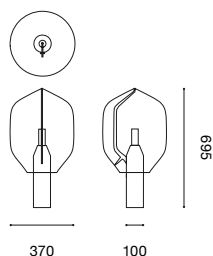

Type
Table Light