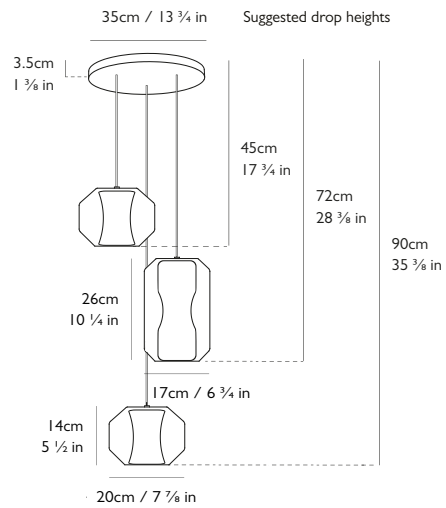

LEE BROOM

CHAMBER CHANDELIER 3 PIECE

PRODUCT DETAILS

Name

Chamber Chandelier 3 Piece

Product Code	110-130v	220-240v
Chamber Chandelier 3 Piece	CH0130	CH0030

Materials

Carrara marble, crystal, steel

2x Chamber Small: H 14cm x Dia 20cm / H 5 1/2 in x Dia 7 7/8 in
1x Chamber Large: H 26cm x Dia 17cm / H 10 1/4 in x Dia 6 3/4 in

Suspension

Length: 3 x 300cm / 118 1/8 in

Adjustable cord

Transparent casing

Ceiling Plate / Canopy

H 3.5cm x Dia 35cm / H 1 3/8 in x Dia 13 3/4 in

Round steel in satin white finish

Weight

Product (net) 9.9kg / 21.8 lb / Boxed (gross) 10.1kg / 22.3 lb

1218rev07