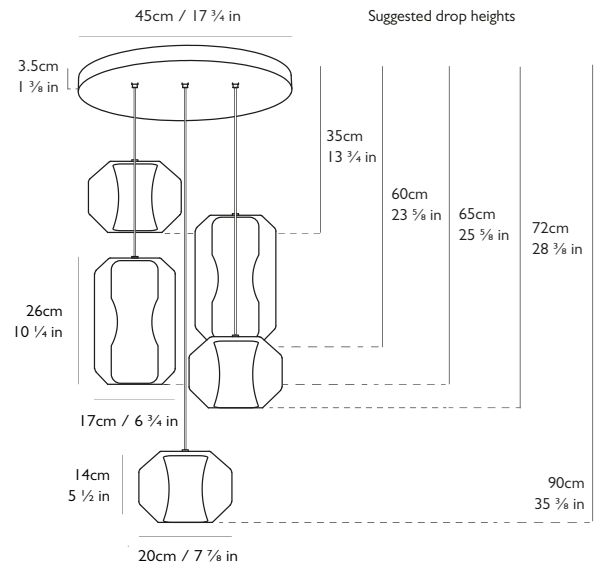

LEE BROOM

CHAMBER CHANDELIER 5 PIECE

PRODUCT DETAILS

Name

Chamber Chandelier 5 Piece

Product Code 110-130v 220-240v
Chamber Chandelier 5 Piece CH0140 CH0040

Materials

Carrara marble, crystal, steel

Illumination 110-130v

20w, 2700k, 1100 lumen

Bulb: E26, 4w LED, 200 lumen, 25k hrs (5x supplied), CRI 82

Illumination 220-240v

31.5w, 2700k, 1220 lumen

Bulb: E27, 6.3w LED, 470 lumen, 25k hrs (5x supplied), CRI 80

Dimming

Dimmable. Mains voltage. TRIAC / Leading edge

Certification

UL, cUL (110-130v)

CE, CB (220-240v)

Year of Design

2014

Dimensions

3x Chamber Small: H 14cm x Dia 20cm / H 5 1/2 in x Dia 7 7/8 in

2x Chamber Large: H 26cm x Dia 17cm / H 10 1/4 in x Dia 6 3/4 in

Suspension

Length: 5 x 300cm / 118 1/8 in

Adjustable cord

Transparent casing

Ceiling Plate / Canopy

H 3.5cm x Dia 45cm / H 1 3/8 in x Dia 17 3/4 in

Round steel in satin white finish

Weight

Product (net) 14.85kg / 32.7 lb / Boxed (gross) 15.05kg / 33.1 lb

1218rev07