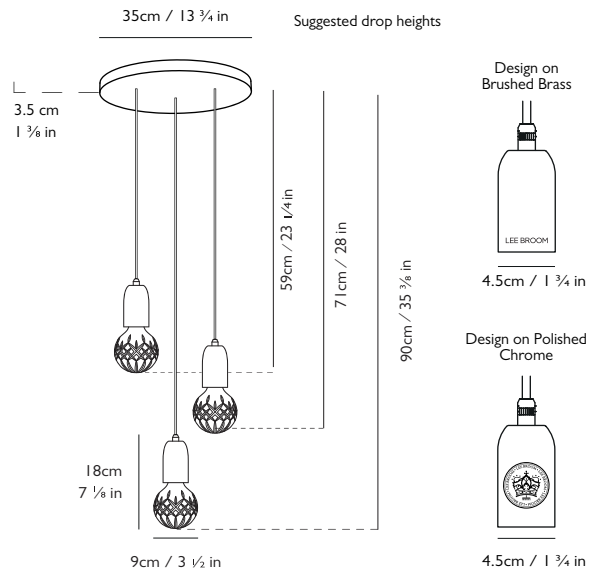

LEE BROOM

CRYSTAL BULB CHANDELIER 3 PIECE

PRODUCT DETAILS

Name

Crystal Bulb Chandelier 3 Piece

Product Code	110-130v	220-240v
Clear Crystal Bulb Brushed Brass	● CB0151	CB0051
Frosted Crystal Bulb Brushed Brass	● CB0152	CB0052
Clear Crystal Bulb Polished Chrome	● CB0147	CB0047
Frosted Crystal Bulb Polished Chrome	● CB0148	CB0048

Materials

Clear or frosted lead crystal, steel

Illumination 110-130v

6w, 2700k, 200 lumen, do not use with halogen lamps; LED only
Bulb: E26, 2w LED, 100 lumen, 10k hrs (3x supplied), CRI 80

Illumination 220-240v

6w, 2700k, 200 lumen, do not use with halogen lamps; LED only
Bulb: E27, 2w LED, 100 lumen, 10k hrs (3x supplied), CRI 80

Dimming

Dimmable. Mains voltage. TRIAC / Leading edge

Certification

UL, cUL (110-130v)
CE, CB (220-240v)

Year of Design

2013

Dimensions

3 x H 18cm x Dia 9cm / H 7 1/8 in x Dia 3 1/2 in

Suspension

Length: 3 x 300cm / 118 1/8 in
Adjustable cord
Fabric outer in matching finish

Ceiling Plate / Canopy

H 3.5cm x Dia 35cm / H 1 3/8 in x Dia 13 3/4 in
Round steel in satin white finish

Weight

Product (net) 4.25kg / 9.3 lb / Boxed (gross) 4.45kg / 9.8 lb

0120rev08