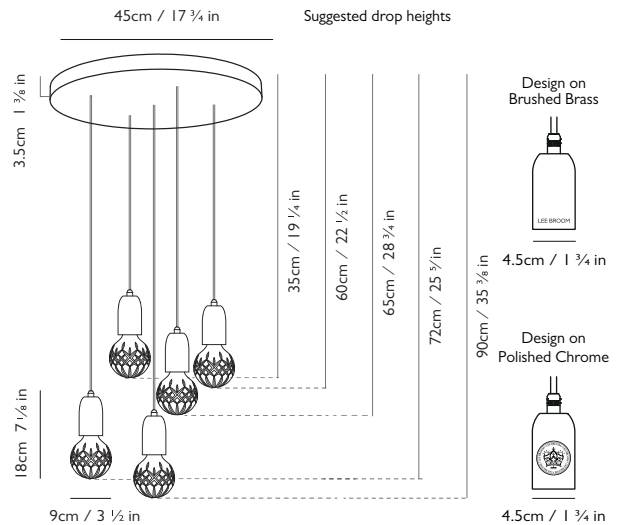

LEE BROOM

CRYSTAL BULB CHANDELIER 5 PIECE

PRODUCT DETAILS

Name

Crystal Bulb Chandelier 5 Piece

Product Code	110-130v	220-240v
Clear Crystal Bulb Brushed Brass	● CB0141	CB0041
Frosted Crystal Bulb Brushed Brass	● CB0142	CB0042
Clear Crystal Bulb Polished Chrome	● CB0145	CB0045
Frosted Crystal Bulb Polished Chrome	● CB0146	CB0046

Materials

Clear or frosted lead crystal, steel

Illumination 110-130v

10w, 2700k, 260 lumen, do not use with halogen lamps; LED only
Bulb: E26, 2w LED, 100 lumen, 10k hrs (5x supplied), CRI 80

Illumination 220-240v

Year of Design

2013

Dimensions

5 x H 18cm x Dia 9cm / H 7 1/8 in x Dia 3 1/2 in

Suspension

Length: 5 x 300cm / 118 1/8 in
Adjustable cord
Fabric outer in matching finish

Ceiling Plate / Canopy

H 3.5cm x Dia 45cm / H 1 3/8 in x Dia 17 3/4 in
Round Steel in satin white finish

Weight

Product (net) 7.05kg / 15.5 lb / Boxed (gross) 7.25kg / 15.9 lb

0120rev08