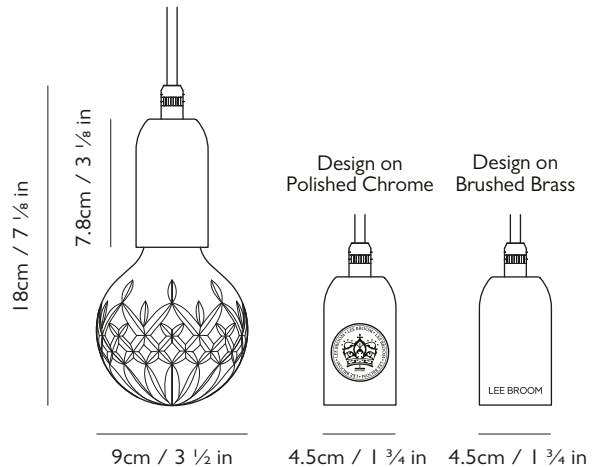

LEE BROOM

CRYSTAL BULB PENDANT LIGHT

PRODUCT DETAILS

Name

Crystal Bulb Pendant Light

Finish & Product Code	110-130v	220-240v
Brushed Brass Clear ●	CB0121	CB0021
Brushed Brass Frosted ●	CB0122	CB0022
Polished Chrome Clear ●	CB0125	CB0025
Polished Chrome Frosted ●	CB0124	CB0026

Materials

Clear or frosted lead crystal, steel

Illumination 110-130v

2w, 2700k, 100 lumen, do not use with halogen lamps; LED only
Bulb: E26, 2w LED, 100 lumen, 10k hrs (1x supplied), CRI 80

Illumination 220-240v

2w, 2700k, 100 lumen, do not use with halogen lamps; LED only
Bulb: E27, 2w LED, 100 lumen, 10k hrs (1x supplied), CRI 80

Dimming

Dimmable. Mains voltage. TRIAC / Leading edge

Certification

UL, cUL (110-130v)
CE, CB (220-240v)

Year of Design

2012

Dimensions

H 18cm x Dia 9cm / H 7 1/8 in x Dia 3 1/2 in

Suspension

Length: 300cm / 118 1/8 in

Adjustable cord

Fabric outer in matching finish

Ceiling Plate / Canopy

H 3cm x Dia 12cm / H 1 1/8 in x Dia 4 3/4 in

Round steel in matching brushed brass or polished chrome finish

Weight

Product (net) 0.6kg / 1.3 lb / Boxed (gross) 1.35kg / 2.9 lb

0221 rev09