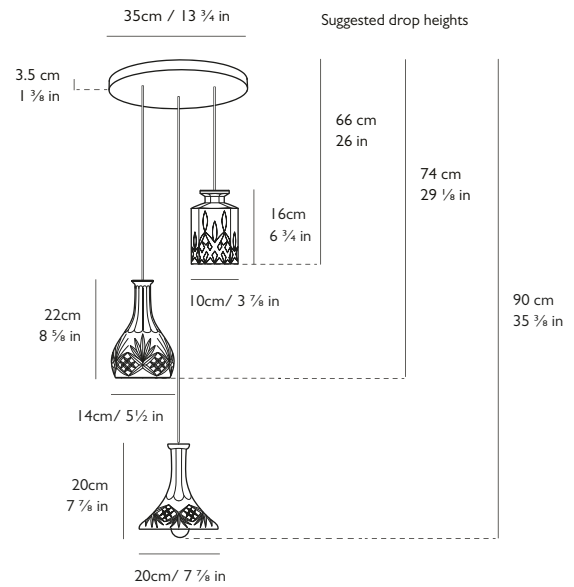

LEE BROOM

DECANTERLIGHT CHANDELIER 3 PIECE

PRODUCT DETAILS

Name

Decanterlight Chandelier 3 Piece

Finish & Product Code 110-130v 220-240v

Chandelier 3 Piece NDC0170 NDC0070

Materials

Lead crystal, brushed brass, steel

Illumination 110-130v

6w, 2700k, 200 lumen

Bulb: E26, 2w LED, 100 lumen, 25k hrs (3x supplied), CRI 80

Illumination 220-240v

13.5w, 2700k, 780 lumen

Bulb: E27, 4.5w LED, 470 lumen, 15k hrs (3x supplied), CRI 80

1 x Tulip @ H 20cm x Dia 20cm / H 7 7/8 in x Dia 7 7/8 in

1 x Bell @ H 22cm x Dia 14cm / H 8 5/8 in x Dia 5 1/2 in

1 x Square @ H 16cm x Dia 10cm / H 6 1/4 in x Dia 3 7/8 in

Suspension

Length: 3 x 300cm / 118 1/8 in

Adjustable cord

Gold fabric outer

Ceiling Plate / Canopy

H 3.5cm x Dia 35cm / H 1 3/8 in x Dia 13 3/4 in

Round steel in satin white finish

Weight

Product (net) 6.7kg / 14.7lb / Boxed (gross) 6.8kg / 14.9lb

0320rev08