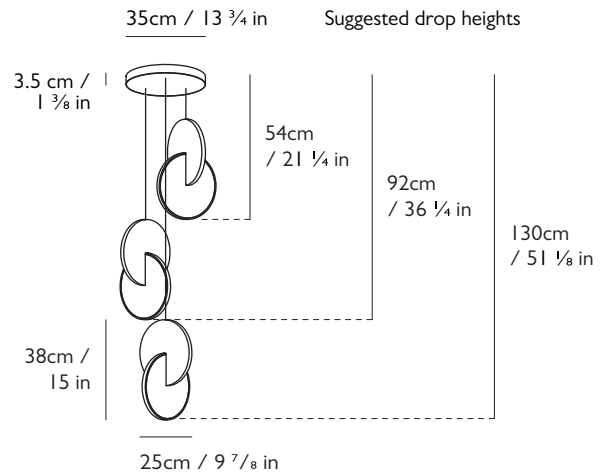

LEE BROOM

ECLIPSE CHANDELIER 3 PIECE

PLEASE NOTE

Please allow for 10.9cm x 4cm x 2.2cm
(4 1/4 in x 1 5/8 in x 7/8 in) in ceiling cavity to fit LED driver.

PRODUCT DETAILS

Name

Eclipse Chandelier 3 Piece

Finish & Product Code

Year of Design

2018

Dimensions

3 x H 38cm x W 25cm x D 25cm / H 15 x W 9 7/8 x D 9 7/8 in

Suspension

Length: 3 x 500cm / 196 7/8 in

Adjustable cord and steel cable

Transparent casing

Ceiling plate / Canopy

H 3.5cm x Dia 35cm / H 1 3/8 in x Dia 13 3/4 in

Round steel in matching finish

Weight

Product (net): 12.38 kg / 27.29 lbs

Boxed (gross): 15 kg / 33 lbs

1221 rev07