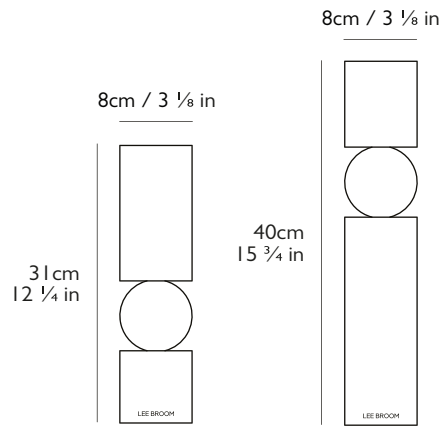

LEE BROOM

FULCRUM CANDLESTICK BLACK MARBLE

PRODUCT DETAILS

Name

Fulcrum Candlestick Black Marble

Product Code

Black Marble Small

FUL0051

Black Marble Large

FUL0052

Materials

Nero Marquina Marble

Year of Design

2014

Dimensions

Small H 31cm x Dia 8cm / H 12 1/4 in x Dia 3 1/8 in

Large H 40cm x Dia 8cm / H 15 3/4 in x Dia 3 1/8 in

Weight

Small (net) 3.65kg / 8 lb / Boxed (gross) 3.9kg / 8.5 lb

Large (net) 4.9kg / 10.8 lb / Boxed (gross) 5.45kg / 12 lb

Notes

Clean by hand with a soft non-abrasive cloth. Clean with warm (but not hot) water.

0118rev05