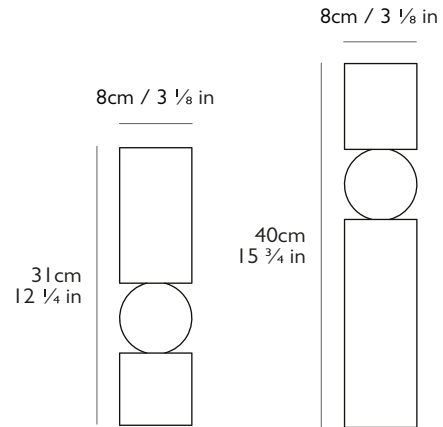

LEE BROOM

FULCRUM CANDLESTICK TRAVERTINE

PRODUCT DETAILS

Name

Fulcrum Candlestick Travertine

Product Code

Travertine Large FUL0045
Travertine Small FUL0046

Materials

Travertine

Year of Design

2021

Dimensions

Large H 40cm x Dia 8cm / H 15 3/4 in x Dia 3 1/8 in
Small H 31cm x Dia 8cm / H 12 1/4 in x Dia 3 1/8 in

Weight

Large (net) 4.9kg / 10.8 lb / Boxed (gross) 5.45kg / 12 lb
Small (net) 3.65kg / 8 lb / Boxed (gross) 3.9kg / 8.5 lb

Care

Clean by hand with a soft non-abrasive cloth.
Clean with warm (but not hot) water.

FN 1121rev02