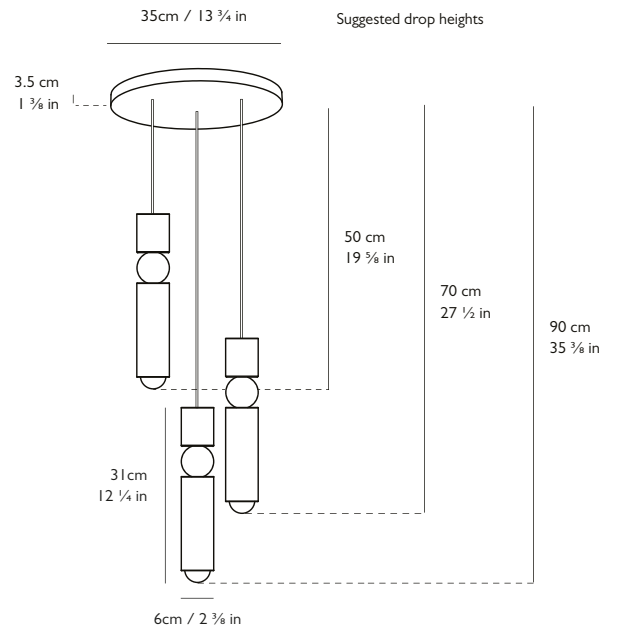

LEE BROOM

FULCRUM CHANDELIER 3 PIECE

PRODUCT DETAILS

Name

Fulcrum Chandelier 3 Piece

Finish & Product Code	110-130v	220-240v
Polished Gold ●	FUL0172	FUL0072
Polished Chrome ●	FUL0171	FUL0071
Matte Black ●	FUL0173	FUL0073

Materials

Steel, glass

Illumination 110-130v

15w, 2700k, 700 lumen

Bulb: E26, 5w LED, 350 lumen, 25k hrs (3x supplied), CRI 82

Illumination 220-240v

18.9w, 2700k, 960 lumen

Bulb: E27, 6.3w LED, 470 lumen, 25k hrs (3x supplied), CRI 80

3 x H 31cm x Dia 6cm / H 12 1/4 in x Dia 2 3/8 in

Suspension

Length: 3 x 300cm / 118 1/8 in

Adjustable cord

Matching fabric outer

Ceiling Plate / Canopy

H 3.5cm x Dia 35cm / H 1 3/8 in x Dia 13 3/4 in

Round steel in matching finish

Weight

Product (net) 5.45kg / 12 lb / Boxed (gross) 5.7kg / 12.5 lb

1218rev07