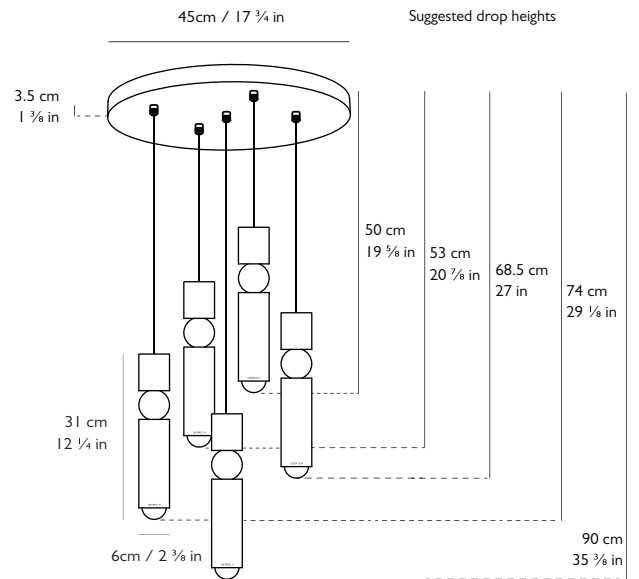

LEE BROOM

FULCRUM CHANDELIER 5 PIECE

PRODUCT DETAILS

Name

Fulcrum Chandelier 5 Piece

Finish & Product Code	110-130v	220-240v
Polished Gold ●	FUL0163	FUL0063
Polished Chrome ●	FUL0162	FUL0062
Matte Black ●	FUL0164	FUL0064

Materials

Steel, glass

Illumination 110-130v

25w, 2700k, 910 lumen

Bulb: E26, 5w LED, 350 lumens, 25k hrs (5x supplied), CRI 82

Illumination 220-240v

31.5w, 2700k, 1250 lumen

Bulb: E27, 6.3w LED, 470 lumen, 25k hrs (5x supplied), CRI 80

Dimming

Dimmable. Mains voltage. TRIAC / Leading edge

Certification

UL, cUL (110-130v)

CE, CB (220-240v)

Year of Design

2015

Dimensions

5 x H 31cm x Dia 6cm / H 12 1/4 in x Dia 2 3/8 in

Suspension

Length: 5 x 300cm / 118 1/8 in

Adjustable cord

Matching fabric outer

Ceiling Plate / Canopy

H 3.5cm x Dia 45cm / H 1 3/8 in x Dia 17 3/4 in

Round steel in matching finish

Weight

Product (net) 10kg / 22 lb / Boxed (gross) 10.5kg / 23.1 lb

1218rev07