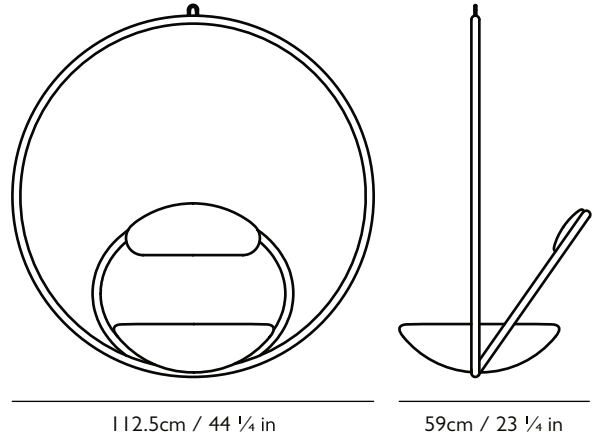

LEE BROOM

HANGING HOOP CHAIR

PRODUCT DETAILS

Name

Hanging Hoop Chair

Product Code

Hanging Hoop Chair Brass	HHC0010
Hanging Hoop Chair Black	HHC0011
Bespoke Seat Fabric	HHC0020
Extra Chain Length (per 1m/3ft)	HHC0030

Materials

Brushed brass plated steel, Kvadrat Divina 3 red fabric
Satin black steel, Kvadrat Divina 3 red fabric

Year of Design

2015

Dimensions

Dia 112.5cm x W 59cm / Dia 44 1/4 in x W 23 1/4 in

Weight

Product (net) 80kg / 176 lb

0118rev05