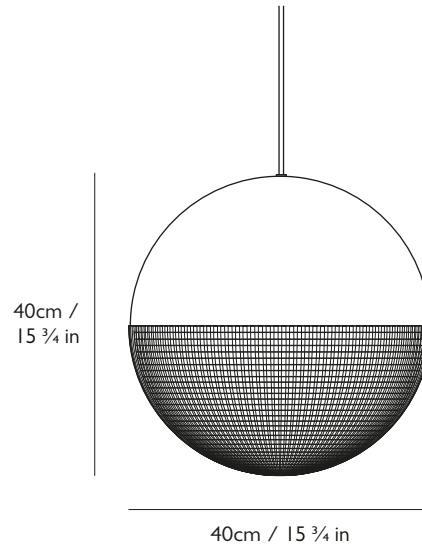

LEE BROOM

LENS FLAIR PENDANT LIGHT

PRODUCT DETAILS

Name

Lens Flair Pendant Light

Finish & Product Code

	110-130v	220-240v
Matte Black ●	LEN0111	LEN0011
Brushed Brass ●	LEN0110	LEN0010

Materials

Steel, transparent polycarbonate

Illumination 110-130v

10w, 2700k, 700 lumen

Bulb: E26, 10w LED, 800 lumen, 15k hrs (1x supplied), CRI 92

Illumination 220-240v

12w, 2700k, 700 lumen

Bulb: E27, 12w LED, 1055 lumen, 10k hrs (1x supplied), CRI 80

Dimming

Dimmable. Mains voltage. TRIAC / Leading edge.

Certification

UL, cUL (110-130v)
CE, CB (220-240v)

Year of Design

2018

Dimensions

H 40cm x Dia 40cm / H 15 3/4 in x Dia 15 3/4 in

Suspension

Length: 300cm / 118 1/8 in

Adjustable cord

Black or gold fabric outer

Ceiling plate / Canopy

H 3cm x Dia 12cm / H 1 1/8 in x Dia 4 3/4 in

Round steel in matching matte black or brushed brass finish