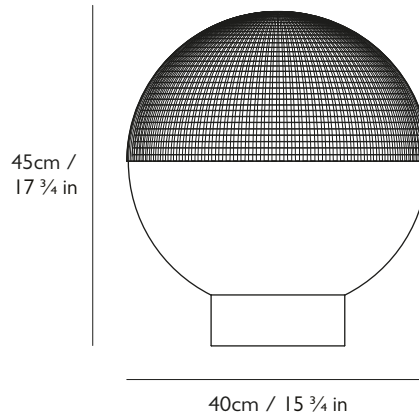

LEE BROOM

LENS FLAIR TABLE LAMP

PRODUCT DETAILS

Name

Lens Flair Table Lamp

Finish & Product Code		110-130v	220-240v
Matte Black	●	LEN0121	LEN0021
Brushed Brass	●	LEN0120	LEN0020

Materials

Steel, transparent polycarbonate

H 45cm x Dia 40cm / H 17 3/4 in x Dia 15 3/4 in

Suspension

Length: 200cm / 78 3/4 in

with in-line dimmer switch

Black or gold fabric outer

Base

H 7cm x Dia 18.4cm / H 2 3/4 in x Dia 7 1/4 in

Round steel in matching matte black or brushed brass finish