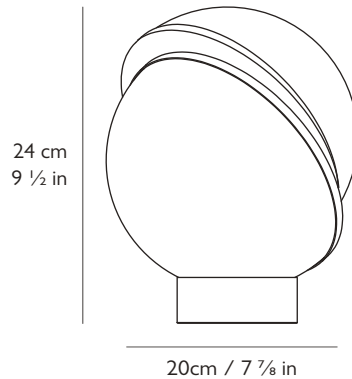

LEE BROOM

MINI CRESCENT TABLE LAMP

PRODUCT DETAILS

Name

Mini Crescent Table Lamp

Finish & Product Code	110-130v	220-240v
Mini Crescent Table Lamp	CRE0150	UK CRE0050 EU CRE0051

Materials

Opal acrylic, brushed brass, steel

Certification

UL, cUL (110-130v)
CE, CB (220-240v)

Year of Design

2016

Dimensions

H 24cm x Dia 20cm / H 9 1/2 in x Dia 7 7/8 in

Cord

Length: 200cm / 78 3/4 in
Gold fabric outer

Base

H 3.5cm x Dia 10cm / H 1 1/8 in x Dia 3 7/8 in
Round steel in brushed brass finish

Weight

Product (net) 0.95kg / 2 lb / Boxed (gross) 1.65kg / 3.6 lb

I218rev07