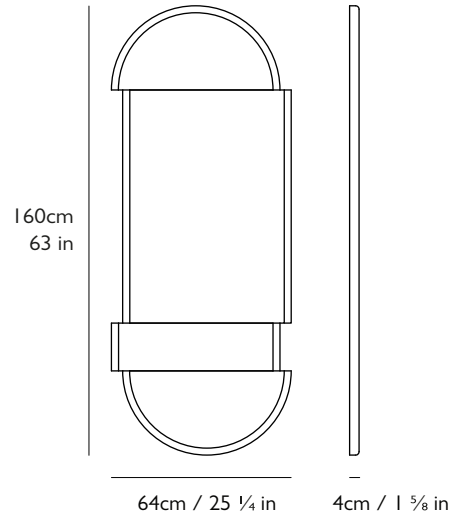

LEE BROOM

SPLIT MIRROR LONG

PRODUCT DETAILS

Name
Split Mirror Long

Product Code
Split Mirror Long SPL0030

Materials
Mirror glass, black satin lacquer frame

Year of Design
2015

Dimensions
H 160cm x W 64cm x D 4cm / H 63 in x W 25 1/4 in x D 1 5/8 in

Weight
Product (net) 45kg / 99 lb