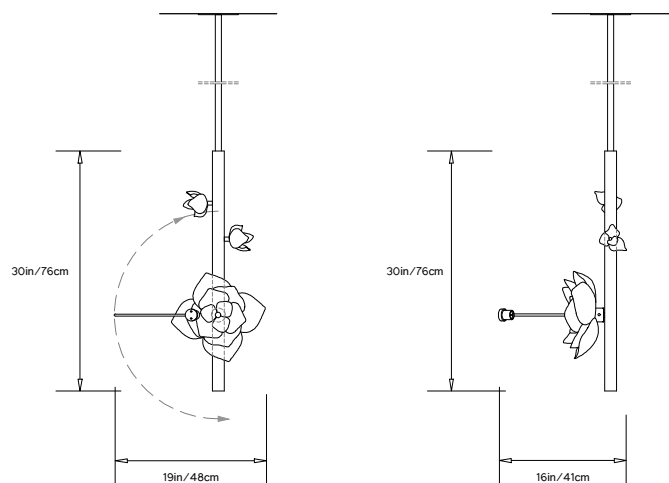

LURE PENDANT 30

Collection:

Lure

Design Year:

2017

Lure fixtures are one-of-a-kind and can be fully customized to fit any project. The standard sizes can serve as starting points for custom variations.

For custom dimensions or finishes, please contact our sales team.

The Lure Pendant 30 has 1 LED Armature/Cast Cotton Flower and 2 smaller Cast Cotton Flower Buds. Additional Buds can be added upon request.

Dimensions:

L 19in/48cm x W 16in/41cm x H 30in/76cm

Overall height specified to order.

Weight:

8lb/3.6kg

120 V LED Illumination:

Wattage: 8

Lumens: 500

Color Temperature: 2700K

Life Hours: 25,000+

CRI: 95+

Remote Dimmable Driver included

Suspension:

Ceiling pendant with fixed pipe suspension. Ships with 5.25in/13.3cm round canopy in matching metal finish.

Materials:

100% Cast Cotton Paper, Brass, LED

Flower Options:

Standard: White

Upgrade: Black Violet

Metal Finish Options:

Standard: Satin Brass

Upgrades: Antique Brass, Dark Bronze,

Black Brass, Mottled Brass, Polished Brass,

Polished Nickel

Made in New York