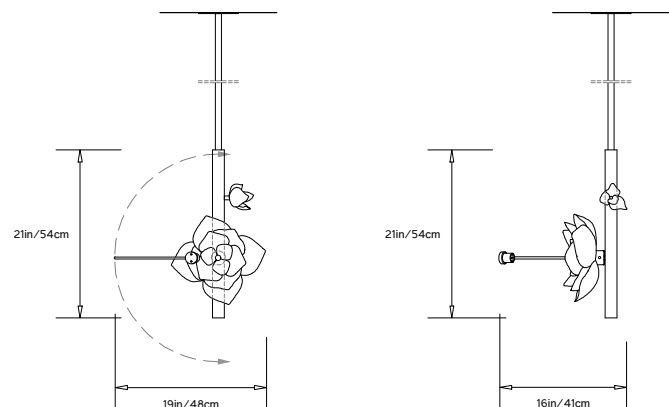

LURE PENDANT 21

Collection:

Lure

Design Year:

2017

Lure fixtures are one-of-a-kind and can be fully customized to fit any project. The standard sizes can serve as starting points for custom variations.

For custom dimensions or finishes, please contact our sales team.

The Lure Pendant 21 has 1 LED Armature/Cast Cotton Flower and 1 smaller Cast Cotton Flower Bud. Additional Buds can be added upon request.

Dimensions:

L 19in/48cm x W 16in/41cm x H 21in/54cm

Overall height specified to order.

Weight:

6lb/2.7kg

120 V LED Illumination:

Wattage: 8

Lumens: 500

Color Temperature: 2700K

Life Hours: 25,000+

CRI: 95+

Remote Dimmable Driver included

Suspension:

Ceiling pendant with fixed pipe suspension. Ships with 5.25in/13.3cm round canopy in matching metal finish.

Materials:

100% Cast Cotton Paper, Brass, LED

Flower Options:

Standard: White

Upgrade: Black Violet

Metal Finish Options:

Standard: Satin Brass

Upgrades: Antique Brass, Dark Bronze, Black Brass, Mottled Brass, Polished Brass, Polished Nickel

Made in New York